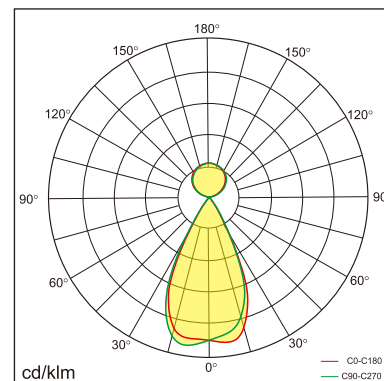

Freyr-P0

pendant luminaires

22.009.23015

GENERAL

Ceiling
Suspended
White
IP20
indirect 3200 lm
direct 3200 lm
total 6400 lm
Beam Angle $\uparrow 115^\circ / 50^\circ \downarrow$
UGR < 6

LED

3000K warm white
CRI ≥ 80
L80(B10)50,000H
SDCM < 3

PHYSICAL

length 1179 mm
width 64 mm
height 35 mm
3 kg

ELECTRICAL

60W
110 lm/W
DALI Dimming
AC200~240V

The data values for the luminous flux are initially subject to a tolerance of +/- 10%, those for the electrical connected load are initially subject to a tolerance of +/- 10%, and those for the colour temperature are initially subject to a tolerance of +/- 150 K. Product illustrations serve as examples and may differ from the original. No liability is assumed for typographical or printing errors. We reserve the right to make alterations in the interest of improving our products.