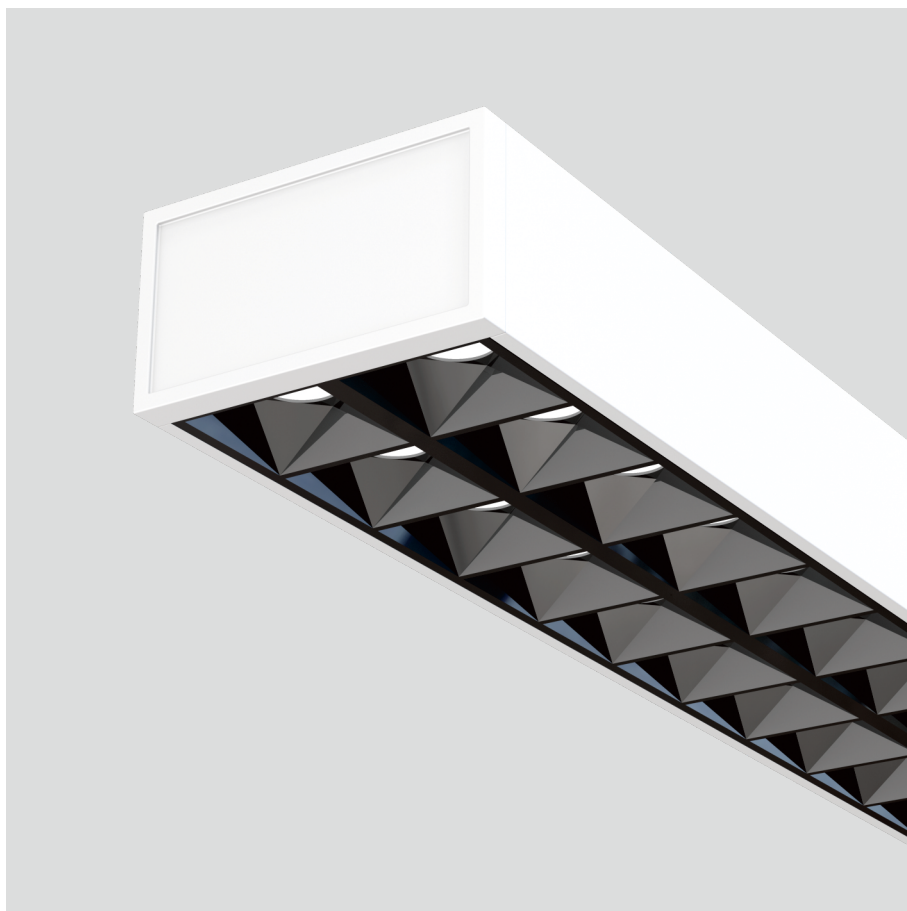

Freyr-P0

pendant luminaires

22.009.23015

GENERAL

Ceiling
Suspended
White
IP20
indirect 3200 lm
direct 3200 lm
total 6400 lm
Beam Angle $\uparrow 115^\circ / 50^\circ \downarrow$
UGR < 6

LED

3000K warm white
CRI ≥ 80
L80(B10)50,000H
SDCM < 3

PHYSICAL

length 1179 mm
width 64 mm
height 35 mm
3 kg

ELECTRICAL

60W
110 lm/W
DALI Dimming
AC200~240V

The data values for the luminous flux are initially subject to a tolerance of +/- 10%, those for the electrical connected load are initially subject to a tolerance of +/- 10%, and those for the colour temperature are initially subject to a tolerance of +/- 150 K. Product illustrations serve as examples and may differ from the original. No liability is assumed for typographical or printing errors. We reserve the right to make alterations in the interest of improving our products.