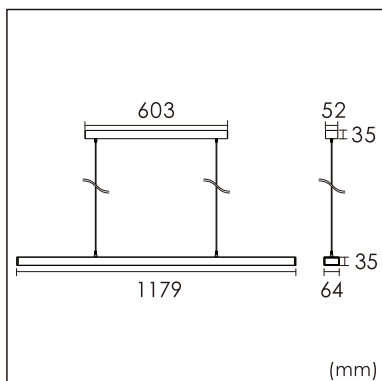

Freyr-P0

pendant luminaires

22.009.23015

GENERAL

Ceiling
Suspended
White
IP20
indirect 3200 lm
direct 3200 lm
total 6400 lm
Beam Angle $\uparrow 115^\circ / 50^\circ \downarrow$
UGR < 6

LED

3000K warm white
CRI ≥ 80
L80(B10)50,000H
SDCM < 3

PHYSICAL

length 1179 mm
width 64 mm
height 35 mm
3 kg

ELECTRICAL

60W
110 lm/W
DALI Dimming
AC200~240V

The data values for the luminous flux are initially subject to a tolerance of +/- 10%, those for the electrical connected load are initially subject to a tolerance of +/- 10%, and those for the colour temperature are initially subject to a tolerance of +/- 150 K. Product illustrations serve as examples and may differ from the original. No liability is assumed for typographical or printing errors. We reserve the right to make alterations in the interest of improving our products.