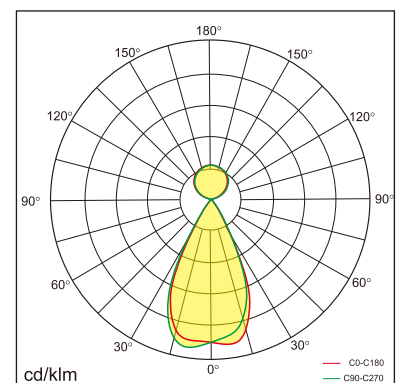

Freyr-P0

pendant luminaires

22.009.24016

GENERAL

Ceiling
Suspended
White
IP20
indirect 3200 lm
direct 3200 lm
total 6400 lm
Beam Angle $\uparrow 115^\circ / 50^\circ \downarrow$
UGR < 6

LED

4000K neutral white
CRI ≥ 80
L80(B10)50,000H
SDCM < 3

PHYSICAL

length 1179 mm
width 64 mm
height 35 mm
3 kg

ELECTRICAL

60W
110 lm/W
DALI Dimming
AC200~240V

The data values for the luminous flux are initially subject to a tolerance of +/- 10%, those for the electrical connected load are initially subject to a tolerance of +/- 10%, and those for the colour temperature are initially subject to a tolerance of +/- 150 K. Product illustrations serve as examples and may differ from the original. No liability is assumed for typographical or printing errors. We reserve the right to make alterations in the interest of improving our products.