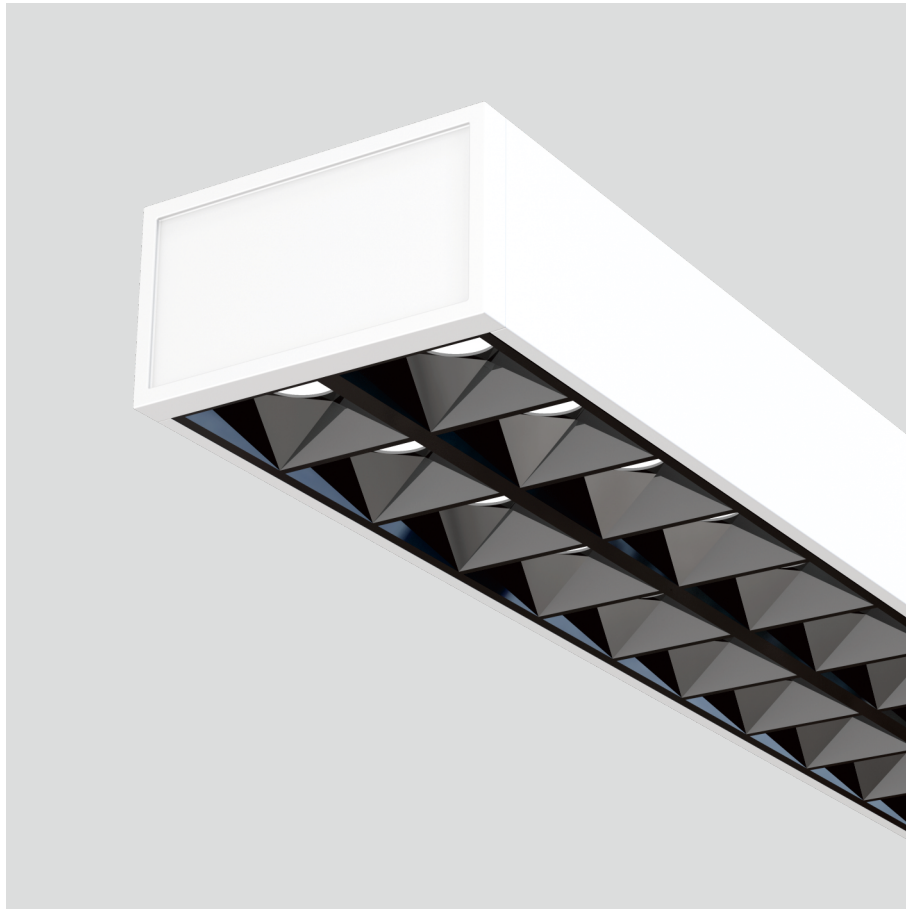

Freyr-P0

pendant luminaires

22.009.24016

GENERAL

Ceiling
Suspended
White
IP20
indirect 3200 lm
direct 3200 lm
total 6400 lm
Beam Angle $\uparrow 115^\circ / 50^\circ \downarrow$
UGR < 6

LED

4000K neutral white
CRI ≥ 80
L80(B10)50,000H
SDCM < 3

PHYSICAL

length 1179 mm
width 64 mm
height 35 mm
3 kg

ELECTRICAL

60W
110 lm/W
DALI Dimming
AC200~240V

The data values for the luminous flux are initially subject to a tolerance of +/- 10%, those for the electrical connected load are initially subject to a tolerance of +/- 10%, and those for the colour temperature are initially subject to a tolerance of +/- 150 K. Product illustrations serve as examples and may differ from the original. No liability is assumed for typographical or printing errors. We reserve the right to make alterations in the interest of improving our products.