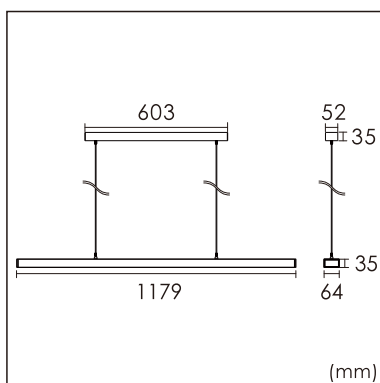

Freyr-P0

pendant luminaires

22.009.24016

GENERAL

Ceiling
Suspended
White
IP20
indirect 3200 lm
direct 3200 lm
total 6400 lm
Beam Angle $\uparrow 115^\circ / 50^\circ \downarrow$
UGR < 6

LED

4000K neutral white
CRI ≥ 80
L80(B10)50,000H
SDCM < 3

PHYSICAL

length 1179 mm
width 64 mm
height 35 mm
3 kg

ELECTRICAL

60W
110 lm/W
DALI Dimming
AC200~240V

The data values for the luminous flux are initially subject to a tolerance of +/- 10%, those for the electrical connected load are initially subject to a tolerance of +/- 10%, and those for the colour temperature are initially subject to a tolerance of +/- 150 K. Product illustrations serve as examples and may differ from the original. No liability is assumed for typographical or printing errors. We reserve the right to make alterations in the interest of improving our products.