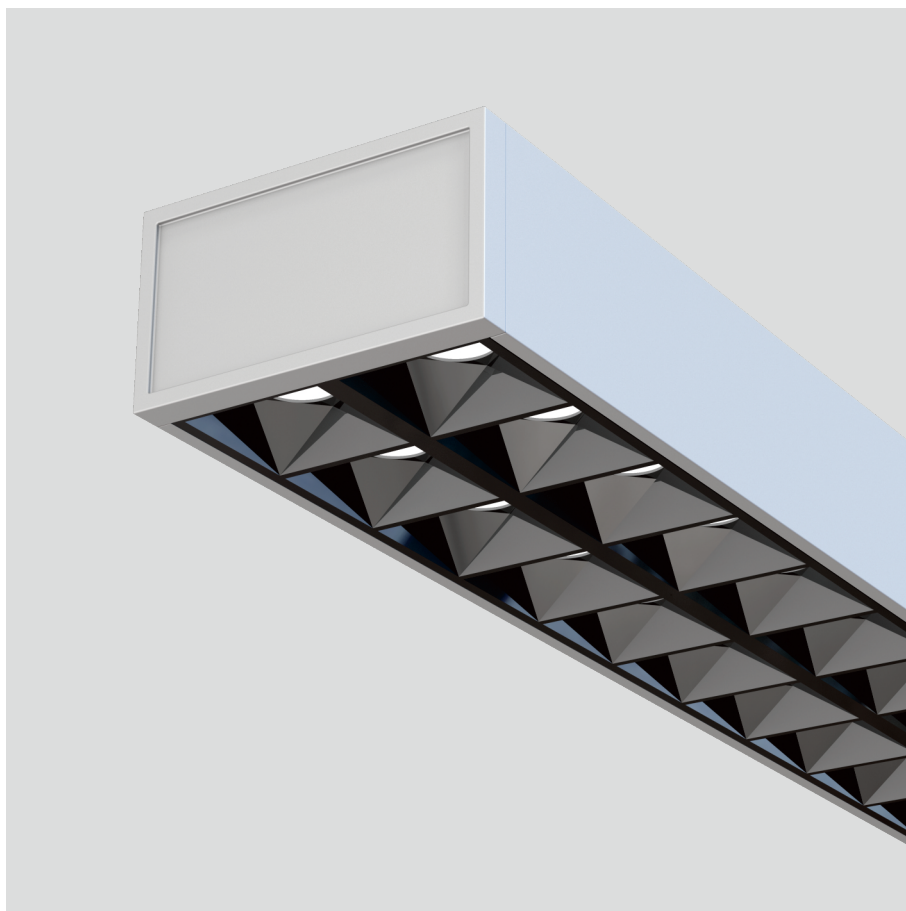

Freyr-P0

pendant luminaires

22.009.34018

GENERAL

Ceiling
Suspended
Silver
IP20
indirect 3200 lm
direct 3200 lm
total 6400 lm
Beam Angle $\uparrow 115^\circ / 50^\circ \downarrow$
UGR < 6

LED

4000K neutral white
CRI ≥ 80
L80(B10)50,000H
SDCM < 3

PHYSICAL

length 1179 mm
width 64 mm
height 35 mm
3 kg

ELECTRICAL

60W
110 lm/W
DALI Dimming
AC200~240V

The data values for the luminous flux are initially subject to a tolerance of +/- 10%, those for the electrical connected load are initially subject to a tolerance of +/- 10%, and those for the colour temperature are initially subject to a tolerance of +/- 150 K. Product illustrations serve as examples and may differ from the original. No liability is assumed for typographical or printing errors. We reserve the right to make alterations in the interest of improving our products.