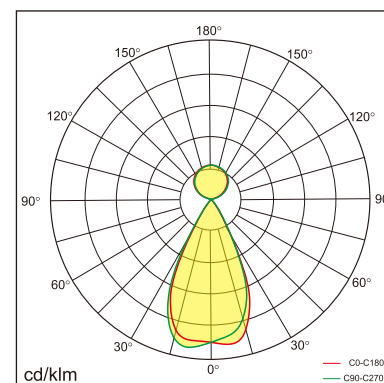

Freyr-P0

pendant luminaires

22.009.34018

GENERAL

Ceiling
Suspended
Silver
IP20
indirect 3200 lm
direct 3200 lm
total 6400 lm
Beam Angle $\uparrow 115^\circ / 50^\circ \downarrow$
UGR < 6

LED

4000K neutral white
CRI ≥ 80
L80(B10)50,000H
SDCM < 3

PHYSICAL

length 1179 mm
width 64 mm
height 35 mm
3 kg

ELECTRICAL

60W
110 lm/W
DALI Dimming
AC200~240V

The data values for the luminous flux are initially subject to a tolerance of +/- 10%, those for the electrical connected load are initially subject to a tolerance of +/- 10%, and those for the colour temperature are initially subject to a tolerance of +/- 150 K. Product illustrations serve as examples and may differ from the original. No liability is assumed for typographical or printing errors. We reserve the right to make alterations in the interest of improving our products.