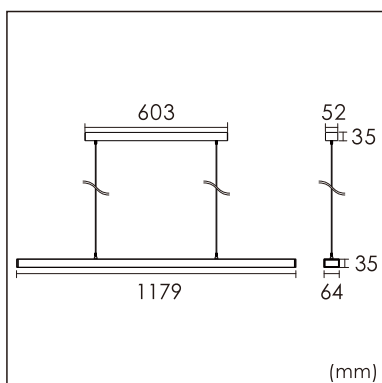

Freyr-P0

pendant luminaires

22.009.34018

GENERAL

Ceiling
Suspended
Silver
IP20
indirect 3200 lm
direct 3200 lm
total 6400 lm
Beam Angle $\uparrow 115^\circ / 50^\circ \downarrow$
UGR < 6

LED

4000K neutral white
CRI ≥ 80
L80(B10)50,000H
SDCM < 3

PHYSICAL

length 1179 mm
width 64 mm
height 35 mm
3 kg

ELECTRICAL

60W
110 lm/W
DALI Dimming
AC200~240V

The data values for the luminous flux are initially subject to a tolerance of +/- 10%, those for the electrical connected load are initially subject to a tolerance of +/- 10%, and those for the colour temperature are initially subject to a tolerance of +/- 150 K. Product illustrations serve as examples and may differ from the original. No liability is assumed for typographical or printing errors. We reserve the right to make alterations in the interest of improving our products.