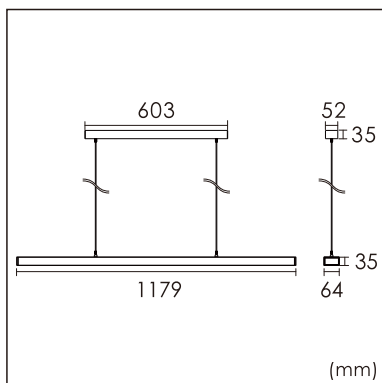

Freyr-P0

pendant luminaires

22.009.23003

GENERAL

Ceiling
Suspended
White
IP20
indirect 3200 lm
direct 3200 lm
total 6400 lm
Beam Angle $\uparrow 115^\circ / 50^\circ \downarrow$
UGR < 6

LED

3000K warm white
CRI ≥ 80
L80(B10)50,000H
SDCM < 3

PHYSICAL

length 1179 mm
width 64 mm
height 35 mm
3 kg

ELECTRICAL

60W
110 lm/W
No Dimming
AC200~240V

The data values for the luminous flux are initially subject to a tolerance of +/- 10%, those for the electrical connected load are initially subject to a tolerance of +/- 10%, and those for the colour temperature are initially subject to a tolerance of +/- 150 K. Product illustrations serve as examples and may differ from the original. No liability is assumed for typographical or printing errors. We reserve the right to make alterations in the interest of improving our products.