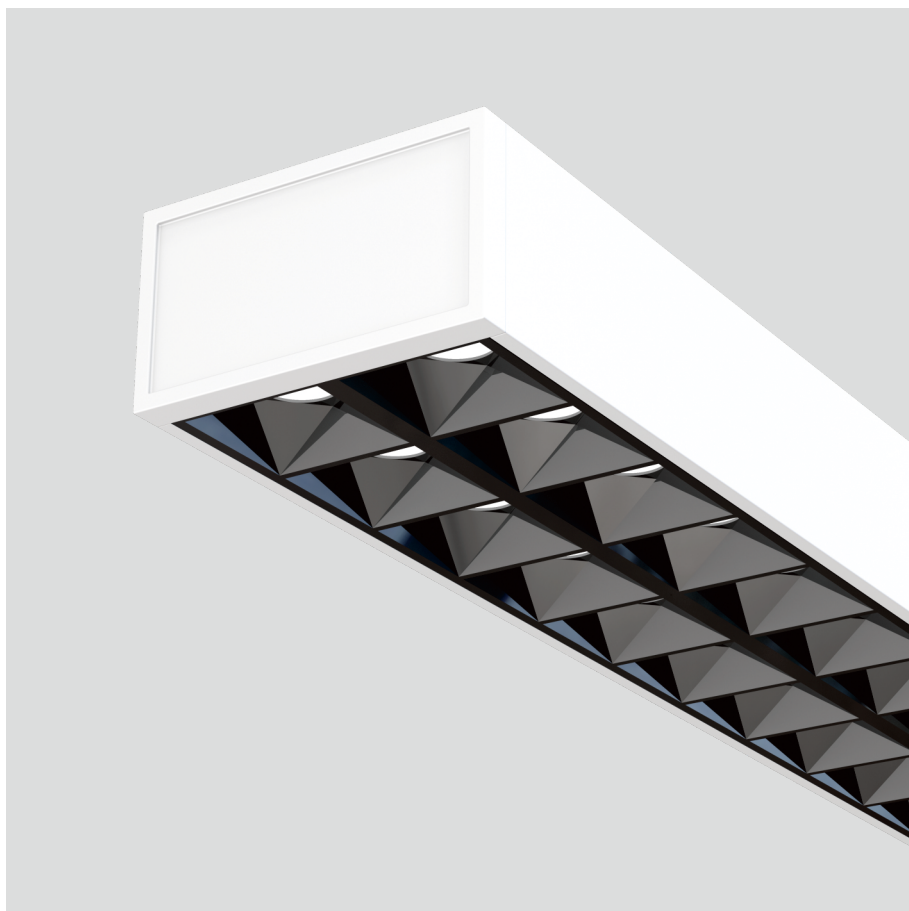

Freyr-P0

pendant luminaires

22.009.23003

GENERAL

Ceiling
Suspended
White
IP20
indirect 3200 lm
direct 3200 lm
total 6400 lm
Beam Angle $\uparrow 115^\circ / 50^\circ \downarrow$
UGR < 6

LED

3000K warm white
CRI ≥ 80
L80(B10)50,000H
SDCM < 3

PHYSICAL

length 1179 mm
width 64 mm
height 35 mm
3 kg

ELECTRICAL

60W
110 lm/W
No Dimming
AC200~240V

The data values for the luminous flux are initially subject to a tolerance of +/- 10%, those for the electrical connected load are initially subject to a tolerance of +/- 10%, and those for the colour temperature are initially subject to a tolerance of +/- 150 K. Product illustrations serve as examples and may differ from the original. No liability is assumed for typographical or printing errors. We reserve the right to make alterations in the interest of improving our products.