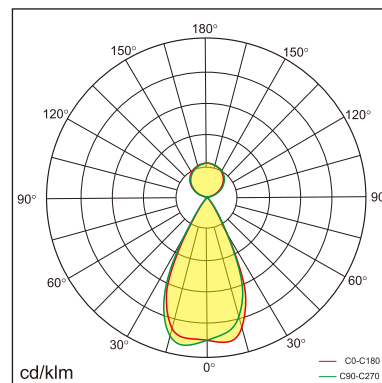

Freyr-P0

pendant luminaires

22.009.23003

GENERAL

Ceiling
Suspended
White
IP20
indirect 3200 lm
direct 3200 lm
total 6400 lm
Beam Angle $\uparrow 115^\circ / 50^\circ \downarrow$
UGR < 6

LED

3000K warm white
CRI ≥ 80
L80(B10)50,000H
SDCM < 3

PHYSICAL

length 1179 mm
width 64 mm
height 35 mm
3 kg

ELECTRICAL

60W
110 lm/W
No Dimming
AC200~240V

The data values for the luminous flux are initially subject to a tolerance of +/- 10%, those for the electrical connected load are initially subject to a tolerance of +/- 10%, and those for the colour temperature are initially subject to a tolerance of +/- 150 K. Product illustrations serve as examples and may differ from the original. No liability is assumed for typographical or printing errors. We reserve the right to make alterations in the interest of improving our products.