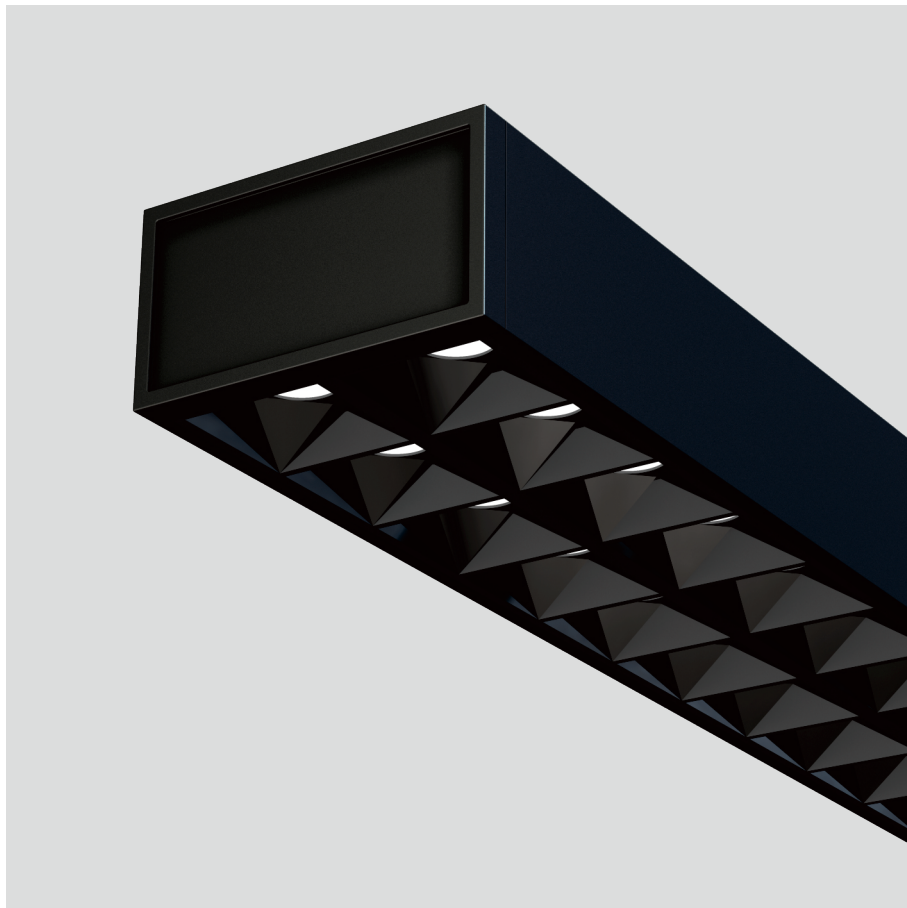

Freyr-P0

pendant luminaires

22.009.14020

GENERAL

Ceiling
Suspended
black
IP20
indirect 3800 lm
direct 3800 lm
total 7600 lm
Beam Angle $\uparrow 115^\circ / 50^\circ \downarrow$
UGR < 6

LED

4000K neutral white
CRI ≥ 80
L80(B10)50,000H
SDCM < 3

PHYSICAL

length 1394 mm
width 64 mm
height 35 mm
3.4 kg

ELECTRICAL

70W
110 lm/W
No Dimming
AC200~240V

The data values for the luminous flux are initially subject to a tolerance of +/- 10%, those for the electrical connected load are initially subject to a tolerance of +/- 10%, and those for the colour temperature are initially subject to a tolerance of +/- 150 K. Product illustrations serve as examples and may differ from the original. No liability is assumed for typographical or printing errors. We reserve the right to make alterations in the interest of improving our products.