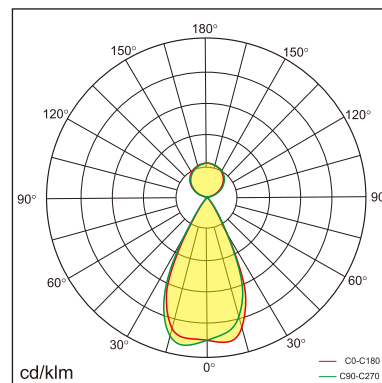

Freyr-P0

pendant luminaires

22.009.14020

GENERAL

Ceiling
Suspended
black
IP20
indirect 3800 lm
direct 3800 lm
total 7600 lm
Beam Angle $\uparrow 115^\circ / 50^\circ \downarrow$
UGR < 6

LED

4000K neutral white
CRI ≥ 80
L80(B10)50,000H
SDCM < 3

PHYSICAL

length 1394 mm
width 64 mm
height 35 mm
3.4 kg

ELECTRICAL

70W
110 lm/W
No Dimming
AC200~240V

The data values for the luminous flux are initially subject to a tolerance of +/- 10%, those for the electrical connected load are initially subject to a tolerance of +/- 10%, and those for the colour temperature are initially subject to a tolerance of +/- 150 K. Product illustrations serve as examples and may differ from the original. No liability is assumed for typographical or printing errors. We reserve the right to make alterations in the interest of improving our products.