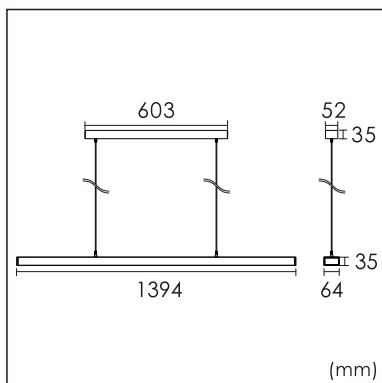

Freyr-P0

pendant luminaires

22.009.14020

GENERAL

Ceiling
Suspended
black
IP20
indirect 3800 lm
direct 3800 lm
total 7600 lm
Beam Angle $\uparrow 115^\circ / 50^\circ \downarrow$
UGR < 6

LED

4000K neutral white
CRI ≥ 80
L80(B10)50,000H
SDCM < 3

PHYSICAL

length 1394 mm
width 64 mm
height 35 mm
3.4 kg

ELECTRICAL

70W
110 lm/W
No Dimming
AC200~240V

The data values for the luminous flux are initially subject to a tolerance of +/- 10%, those for the electrical connected load are initially subject to a tolerance of +/- 10%, and those for the colour temperature are initially subject to a tolerance of +/- 150 K. Product illustrations serve as examples and may differ from the original. No liability is assumed for typographical or printing errors. We reserve the right to make alterations in the interest of improving our products.