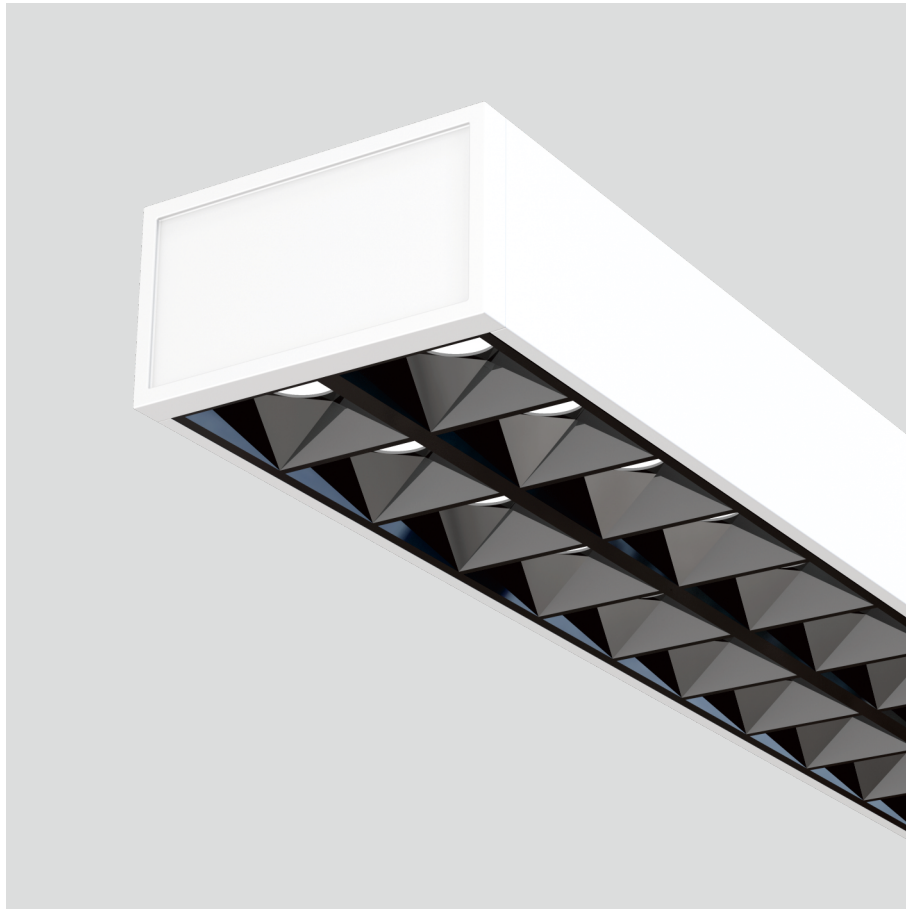

Freyr-P0

pendant luminaires

22.009.24004

GENERAL

Ceiling
Suspended
White
IP20
indirect 3200 lm
direct 3200 lm
total 6400 lm
Beam Angle $\uparrow 115^\circ / 50^\circ \downarrow$
UGR < 6

LED

4000K neutral white
CRI ≥ 80
L80(B10)50,000H
SDCM < 3

PHYSICAL

length 1179 mm
width 64 mm
height 35 mm
3 kg

ELECTRICAL

60W
110 lm/W
No Dimming
AC200~240V

The data values for the luminous flux are initially subject to a tolerance of +/- 10%, those for the electrical connected load are initially subject to a tolerance of +/- 10%, and those for the colour temperature are initially subject to a tolerance of +/- 150 K. Product illustrations serve as examples and may differ from the original. No liability is assumed for typographical or printing errors. We reserve the right to make alterations in the interest of improving our products.