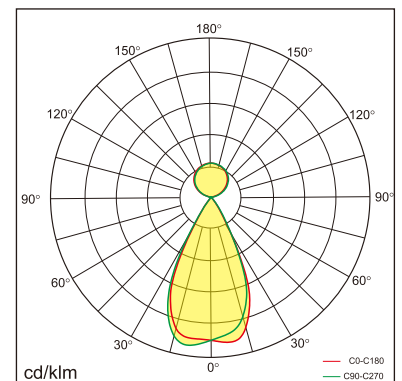

Freyr-P0

pendant luminaires

22.009.24004

GENERAL

Ceiling
Suspended
White
IP20
indirect 3200 lm
direct 3200 lm
total 6400 lm
Beam Angle $\uparrow 115^\circ / 50^\circ \downarrow$
UGR < 6

LED

4000K neutral white
CRI ≥ 80
L80(B10)50,000H
SDCM < 3

PHYSICAL

length 1179 mm
width 64 mm
height 35 mm
3 kg

ELECTRICAL

60W
110 lm/W
No Dimming
AC200~240V

The data values for the luminous flux are initially subject to a tolerance of +/- 10%, those for the electrical connected load are initially subject to a tolerance of +/- 10%, and those for the colour temperature are initially subject to a tolerance of +/- 150 K. Product illustrations serve as examples and may differ from the original. No liability is assumed for typographical or printing errors. We reserve the right to make alterations in the interest of improving our products.