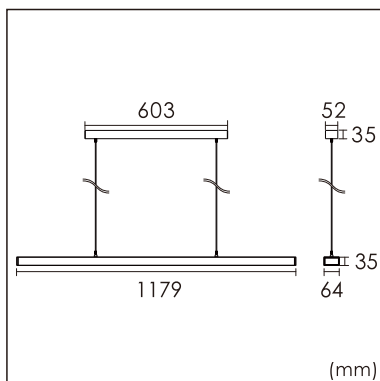

Freyr-P0

pendant luminaires

22.009.24004

GENERAL

Ceiling
Suspended
White
IP20
indirect 3200 lm
direct 3200 lm
total 6400 lm
Beam Angle $\uparrow 115^\circ / 50^\circ \downarrow$
UGR < 6

LED

4000K neutral white
CRI ≥ 80
L80(B10)50,000H
SDCM < 3

PHYSICAL

length 1179 mm
width 64 mm
height 35 mm
3 kg

ELECTRICAL

60W
110 lm/W
No Dimming
AC200~240V

The data values for the luminous flux are initially subject to a tolerance of +/- 10%, those for the electrical connected load are initially subject to a tolerance of +/- 10%, and those for the colour temperature are initially subject to a tolerance of +/- 150 K. Product illustrations serve as examples and may differ from the original. No liability is assumed for typographical or printing errors. We reserve the right to make alterations in the interest of improving our products.