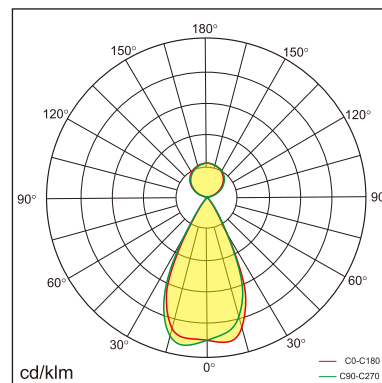

Freyr-P0

pendant luminaires

22.009.13001

GENERAL

Ceiling
Suspended
black
IP20
indirect 3200 lm
direct 3200 lm
total 6400 lm
Beam Angle $\uparrow 115^\circ / 50^\circ \downarrow$
UGR < 6

LED

3000K warm white
CRI ≥ 80
L80(B10)50,000H
SDCM < 3

PHYSICAL

length 1179 mm
width 64 mm
height 35 mm
3 kg

ELECTRICAL

60W
110 lm/W
No Dimming
AC200~240V

The data values for the luminous flux are initially subject to a tolerance of +/- 10%, those for the electrical connected load are initially subject to a tolerance of +/- 10%, and those for the colour temperature are initially subject to a tolerance of +/- 150 K. Product illustrations serve as examples and may differ from the original. No liability is assumed for typographical or printing errors. We reserve the right to make alterations in the interest of improving our products.