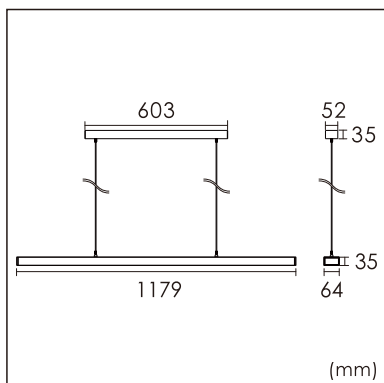

Freyr-P0

pendant luminaires

22.009.13001

GENERAL

Ceiling
Suspended
black
IP20
indirect 3200 lm
direct 3200 lm
total 6400 lm
Beam Angle $\uparrow 115^\circ / 50^\circ \downarrow$
UGR < 6

LED

3000K warm white
CRI ≥ 80
L80(B10)50,000H
SDCM < 3

PHYSICAL

length 1179 mm
width 64 mm
height 35 mm
3 kg

ELECTRICAL

60W
110 lm/W
No Dimming
AC200~240V

The data values for the luminous flux are initially subject to a tolerance of +/- 10%, those for the electrical connected load are initially subject to a tolerance of +/- 10%, and those for the colour temperature are initially subject to a tolerance of +/- 150 K. Product illustrations serve as examples and may differ from the original. No liability is assumed for typographical or printing errors. We reserve the right to make alterations in the interest of improving our products.