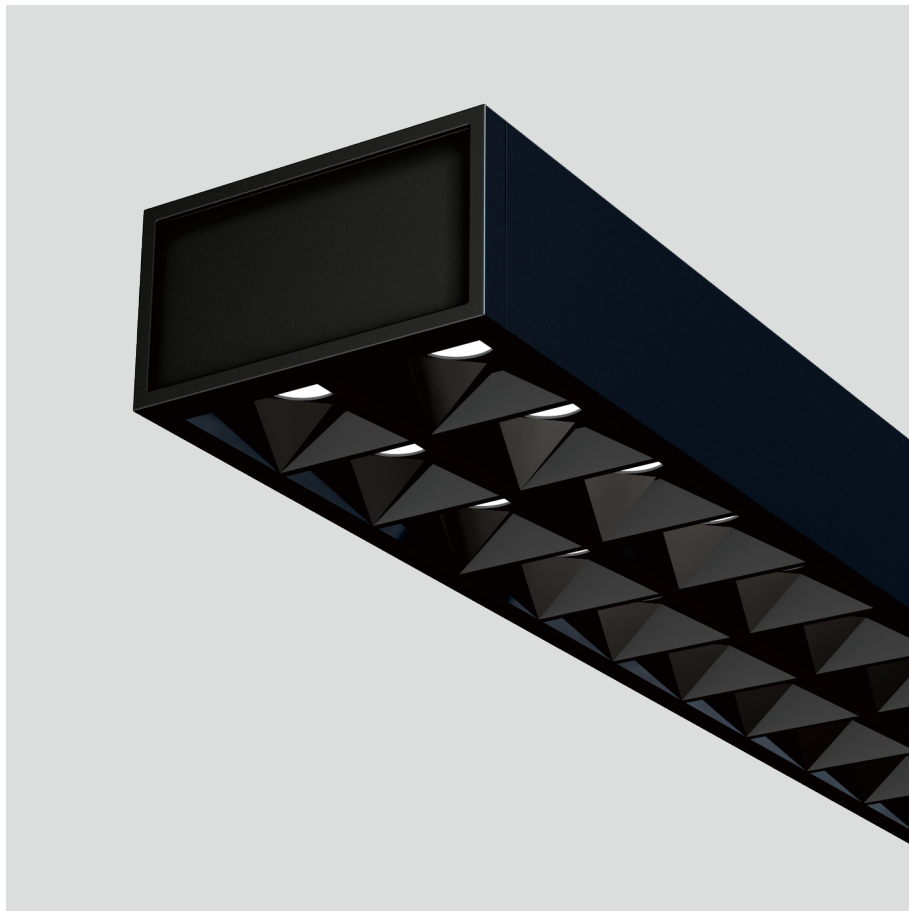

Freyr-P0

pendant luminaires

22.009.13001

GENERAL

Ceiling
Suspended
black
IP20
indirect 3200 lm
direct 3200 lm
total 6400 lm
Beam Angle $\uparrow 115^\circ / 50^\circ \downarrow$
UGR < 6

LED

3000K warm white
CRI ≥ 80
L80(B10)50,000H
SDCM < 3

PHYSICAL

length 1179 mm
width 64 mm
height 35 mm
3 kg

ELECTRICAL

60W
110 lm/W
No Dimming
AC200~240V

The data values for the luminous flux are initially subject to a tolerance of +/- 10%, those for the electrical connected load are initially subject to a tolerance of +/- 10%, and those for the colour temperature are initially subject to a tolerance of +/- 150 K. Product illustrations serve as examples and may differ from the original. No liability is assumed for typographical or printing errors. We reserve the right to make alterations in the interest of improving our products.