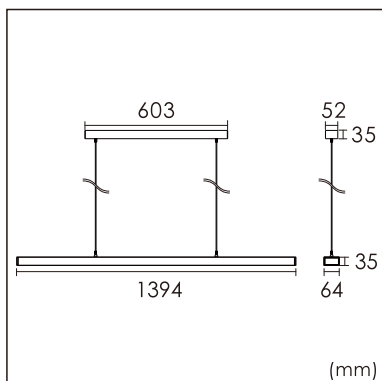

The data values for the luminous flux are initially subject to a tolerance of +/- 10%, those for the electrical connected load are initially subject to a tolerance of +/- 10%, and those for the colour temperature are initially subject to a tolerance of +/- 150 K. Product illustrations serve as examples and may differ from the original. No liability is assumed for typographical or printing errors. We reserve the right to make alterations in the interest of improving our products.