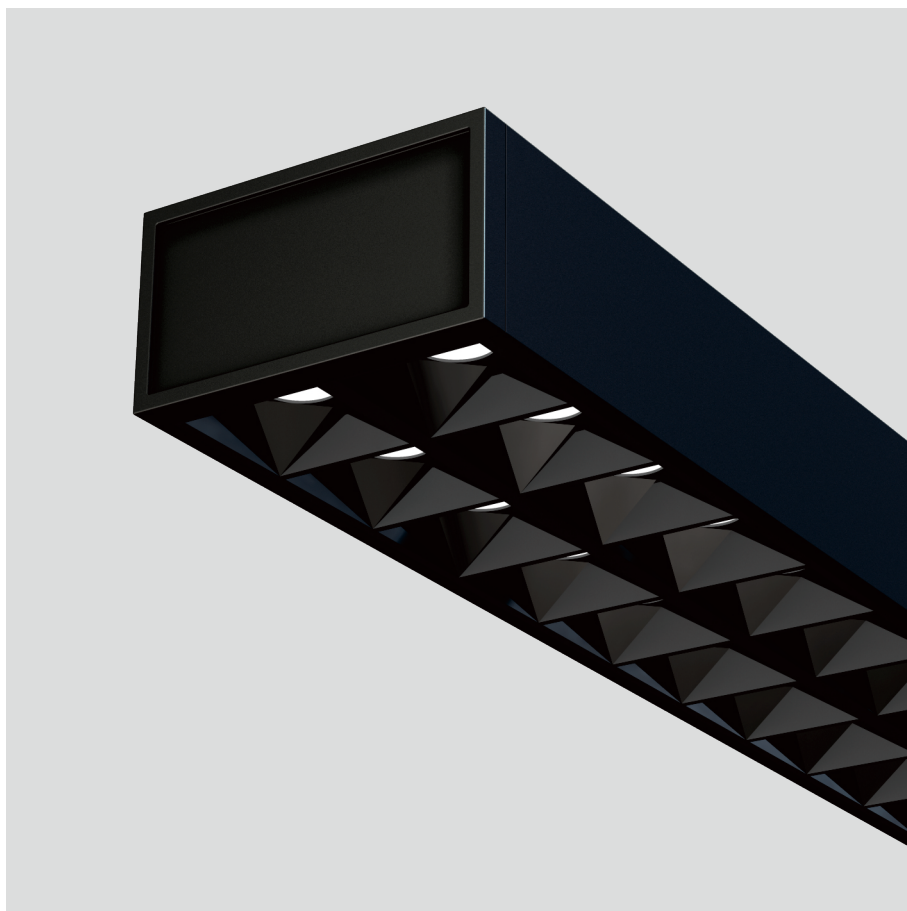

# Freyr-P0

pendant luminaires

22.009.13019

## GENERAL

Ceiling  
Suspended  
black  
IP20  
indirect 3800 lm  
direct 3800 lm  
total 7600 lm  
Beam Angle  $\uparrow 115^\circ / 50^\circ \downarrow$   
UGR < 6

## LED

3000K warm white  
CRI  $\geq 80$   
L80(B10)50,000H  
SDCM < 3

## PHYSICAL

length 1394 mm  
width 64 mm  
height 35 mm  
3.4 kg