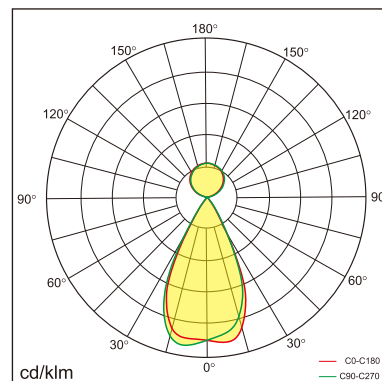

The data values for the luminous flux are initially subject to a tolerance of +/- 10%, those for the electrical connected load are initially subject to a tolerance of +/- 10%, and those for the colour temperature are initially subject to a tolerance of +/- 150 K. Product illustrations serve as examples and may differ from the original. No liability is assumed for typographical or printing errors. We reserve the right to make alterations in the interest of improving our products.