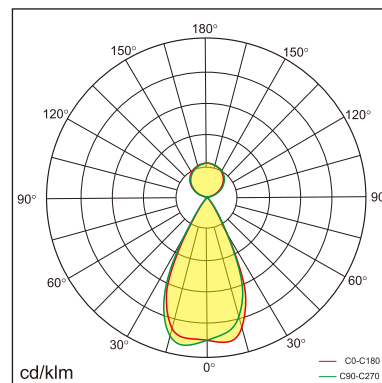

Freyr-P0

pendant luminaires

22.009.23021

GENERAL

Ceiling
Suspended
White
IP20
indirect 3800 lm
direct 3800 lm
total 7600 lm
Beam Angle $\uparrow 115^\circ / 50^\circ \downarrow$
UGR < 6

LED

3000K warm white
CRI ≥ 80
L80(B10)50,000H
SDCM < 3

PHYSICAL

length 1394 mm
width 64 mm
height 35 mm
3.4 kg

ELECTRICAL

70W
110 lm/W
No Dimming
AC200~240V

The data values for the luminous flux are initially subject to a tolerance of +/- 10%, those for the electrical connected load are initially subject to a tolerance of +/- 10%, and those for the colour temperature are initially subject to a tolerance of +/- 150 K. Product illustrations serve as examples and may differ from the original. No liability is assumed for typographical or printing errors. We reserve the right to make alterations in the interest of improving our products.