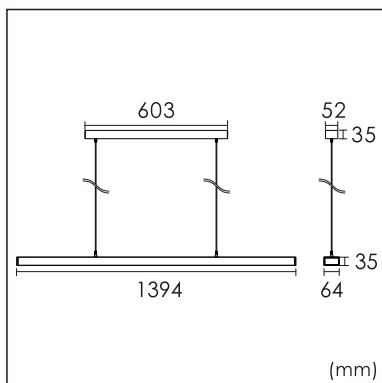

Freyr-P0

pendant luminaires

22.009.23021

GENERAL

Ceiling
Suspended
White
IP20
indirect 3800 lm
direct 3800 lm
total 7600 lm
Beam Angle $\uparrow 115^\circ / 50^\circ \downarrow$
UGR < 6

LED

3000K warm white
CRI ≥ 80
L80(B10)50,000H
SDCM < 3

PHYSICAL

length 1394 mm
width 64 mm
height 35 mm
3.4 kg

ELECTRICAL

70W
110 lm/W
No Dimming
AC200~240V

The data values for the luminous flux are initially subject to a tolerance of +/- 10%, those for the electrical connected load are initially subject to a tolerance of +/- 10%, and those for the colour temperature are initially subject to a tolerance of +/- 150 K. Product illustrations serve as examples and may differ from the original. No liability is assumed for typographical or printing errors. We reserve the right to make alterations in the interest of improving our products.