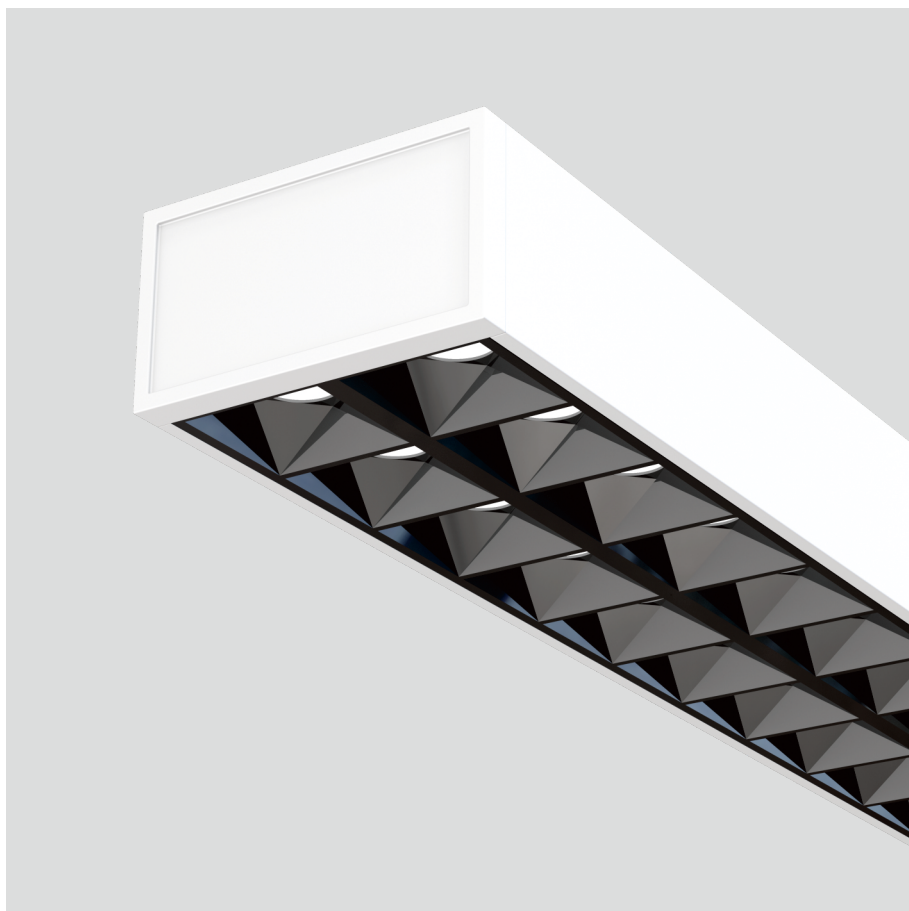

Freyr-P0

pendant luminaires

22.009.23021

GENERAL

Ceiling
Suspended
White
IP20
indirect 3800 lm
direct 3800 lm
total 7600 lm
Beam Angle $\uparrow 115^\circ / 50^\circ \downarrow$
UGR < 6

LED

3000K warm white
CRI ≥ 80
L80(B10)50,000H
SDCM < 3

PHYSICAL

length 1394 mm
width 64 mm
height 35 mm
3.4 kg

ELECTRICAL

70W
110 lm/W
No Dimming
AC200~240V

The data values for the luminous flux are initially subject to a tolerance of +/- 10%, those for the electrical connected load are initially subject to a tolerance of +/- 10%, and those for the colour temperature are initially subject to a tolerance of +/- 150 K. Product illustrations serve as examples and may differ from the original. No liability is assumed for typographical or printing errors. We reserve the right to make alterations in the interest of improving our products.