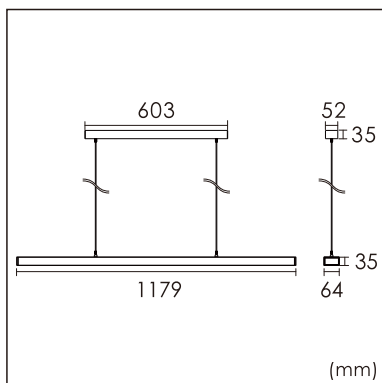

Freyr-P0

pendant luminaires

22.009.34012

GENERAL

Ceiling
Suspended
Silver
IP20
indirect 3200 lm
direct 3200 lm
total 6400 lm
Beam Angle $\uparrow 115^\circ / 50^\circ \downarrow$
UGR < 6

LED

4000K neutral white
CRI ≥ 80
L80(B10)50,000H
SDCM < 3

PHYSICAL

length 1179 mm
width 64 mm
height 35 mm
3 kg

ELECTRICAL

60W
110 lm/W
1-10V Dimming
AC200~240V

The data values for the luminous flux are initially subject to a tolerance of +/- 10%, those for the electrical connected load are initially subject to a tolerance of +/- 10%, and those for the colour temperature are initially subject to a tolerance of +/- 150 K. Product illustrations serve as examples and may differ from the original. No liability is assumed for typographical or printing errors. We reserve the right to make alterations in the interest of improving our products.