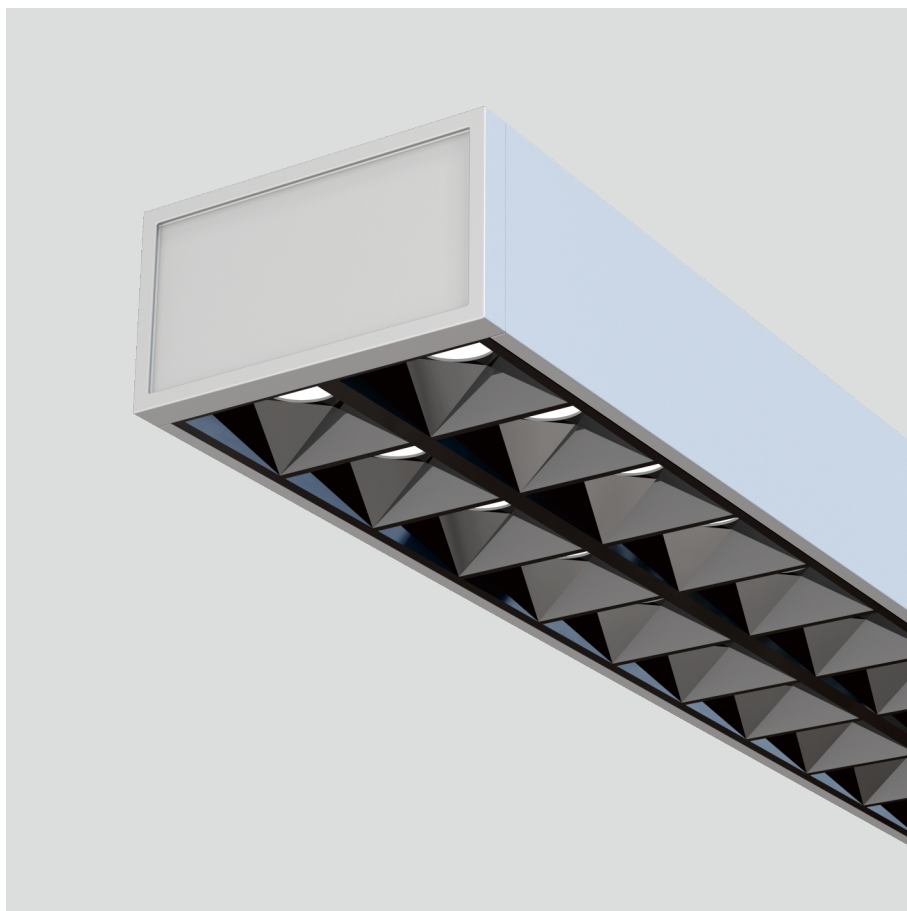

Freyr-P0

pendant luminaires

22.009.34012

GENERAL

Ceiling
Suspended
Silver
IP20
indirect 3200 lm
direct 3200 lm
total 6400 lm
Beam Angle $\uparrow 115^\circ / 50^\circ \downarrow$
UGR < 6

LED

4000K neutral white
CRI ≥ 80
L80(B10)50,000H
SDCM < 3

PHYSICAL

length 1179 mm
width 64 mm
height 35 mm
3 kg

ELECTRICAL

60W
110 lm/W
1-10V Dimming
AC200~240V

The data values for the luminous flux are initially subject to a tolerance of +/- 10%, those for the electrical connected load are initially subject to a tolerance of +/- 10%, and those for the colour temperature are initially subject to a tolerance of +/- 150 K. Product illustrations serve as examples and may differ from the original. No liability is assumed for typographical or printing errors. We reserve the right to make alterations in the interest of improving our products.