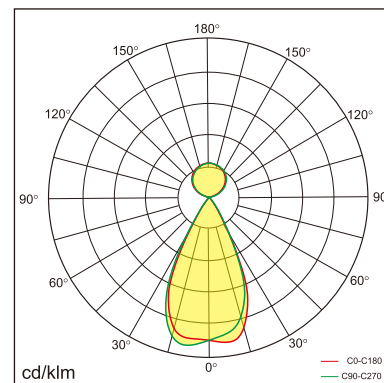

Freyr-P0

pendant luminaires

22.009.34012

GENERAL

Ceiling
Suspended
Silver
IP20
indirect 3200 lm
direct 3200 lm
total 6400 lm
Beam Angle $\uparrow 115^\circ / 50^\circ \downarrow$
UGR < 6

LED

4000K neutral white
CRI ≥ 80
L80(B10)50,000H
SDCM < 3

PHYSICAL

length 1179 mm
width 64 mm
height 35 mm
3 kg

ELECTRICAL

60W
110 lm/W
1-10V Dimming
AC200~240V

The data values for the luminous flux are initially subject to a tolerance of +/- 10%, those for the electrical connected load are initially subject to a tolerance of +/- 10%, and those for the colour temperature are initially subject to a tolerance of +/- 150 K. Product illustrations serve as examples and may differ from the original. No liability is assumed for typographical or printing errors. We reserve the right to make alterations in the interest of improving our products.