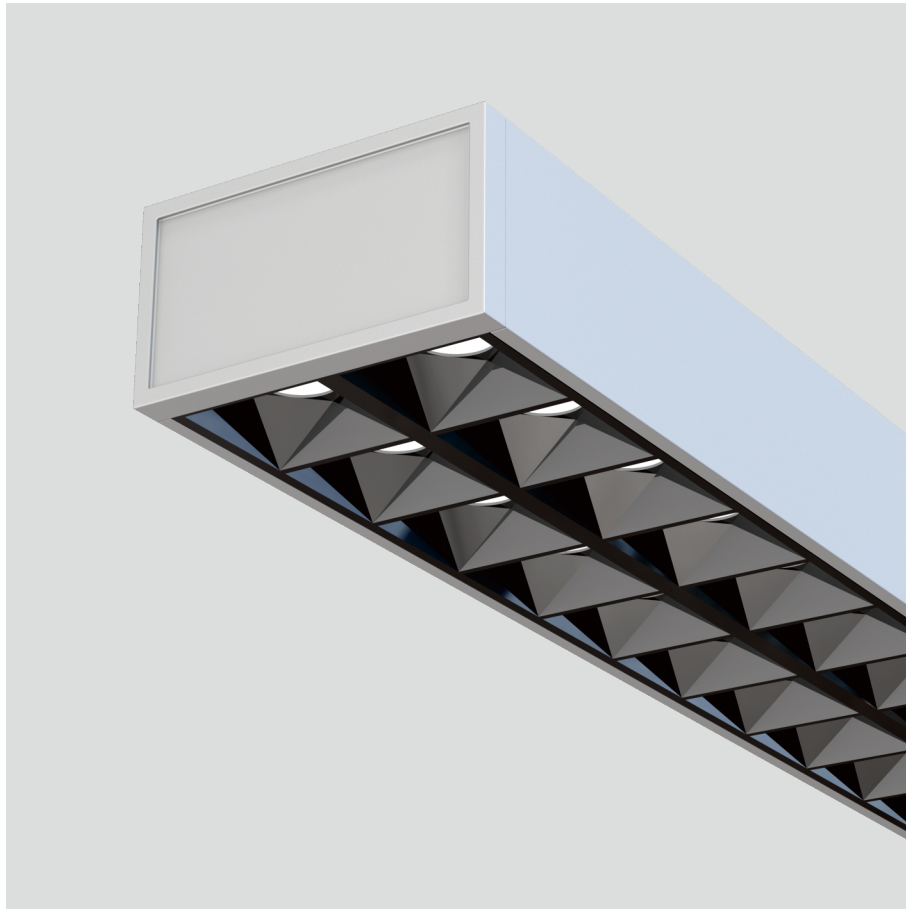

Freyr-P0

pendant luminaires

22.009.34006

GENERAL

Ceiling
Suspended
Silver
IP20
indirect 3200 lm
direct 3200 lm
total 6400 lm
Beam Angle $\uparrow 115^\circ / 50^\circ \downarrow$
UGR < 6

LED

4000K neutral white
CRI ≥ 80
L80(B10)50,000H
SDCM < 3

PHYSICAL

length 1179 mm
width 64 mm
height 35 mm
3 kg

ELECTRICAL

60W
110 lm/W
No Dimming
AC200~240V

The data values for the luminous flux are initially subject to a tolerance of +/- 10%, those for the electrical connected load are initially subject to a tolerance of +/- 10%, and those for the colour temperature are initially subject to a tolerance of +/- 150 K. Product illustrations serve as examples and may differ from the original. No liability is assumed for typographical or printing errors. We reserve the right to make alterations in the interest of improving our products.