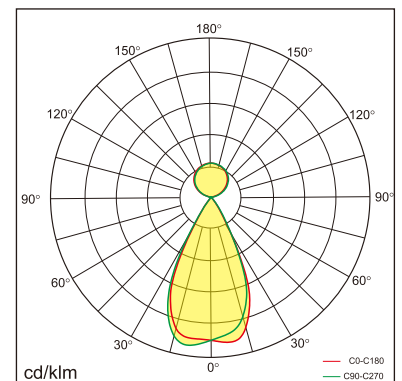

Freyr-P0

pendant luminaires

22.009.34006

GENERAL

Ceiling
Suspended
Silver
IP20
indirect 3200 lm
direct 3200 lm
total 6400 lm
Beam Angle $\uparrow 115^\circ / 50^\circ \downarrow$
UGR < 6

LED

4000K neutral white
CRI ≥ 80
L80(B10)50,000H
SDCM < 3

PHYSICAL

length 1179 mm
width 64 mm
height 35 mm
3 kg

ELECTRICAL

60W
110 lm/W
No Dimming
AC200~240V

The data values for the luminous flux are initially subject to a tolerance of +/- 10%, those for the electrical connected load are initially subject to a tolerance of +/- 10%, and those for the colour temperature are initially subject to a tolerance of +/- 150 K. Product illustrations serve as examples and may differ from the original. No liability is assumed for typographical or printing errors. We reserve the right to make alterations in the interest of improving our products.