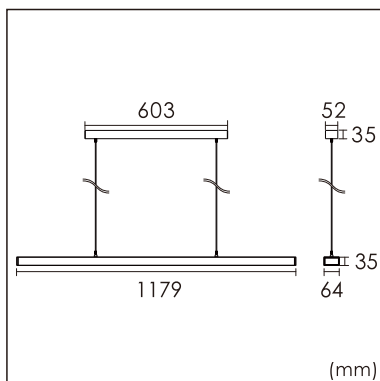

Freyr-P0

pendant luminaires

22.009.34006

GENERAL

Ceiling
Suspended
Silver
IP20
indirect 3200 lm
direct 3200 lm
total 6400 lm
Beam Angle $\uparrow 115^\circ / 50^\circ \downarrow$
UGR < 6

LED

4000K neutral white
CRI ≥ 80
L80(B10)50,000H
SDCM < 3

PHYSICAL

length 1179 mm
width 64 mm
height 35 mm
3 kg

ELECTRICAL

60W
110 lm/W
No Dimming
AC200~240V

The data values for the luminous flux are initially subject to a tolerance of +/- 10%, those for the electrical connected load are initially subject to a tolerance of +/- 10%, and those for the colour temperature are initially subject to a tolerance of +/- 150 K. Product illustrations serve as examples and may differ from the original. No liability is assumed for typographical or printing errors. We reserve the right to make alterations in the interest of improving our products.