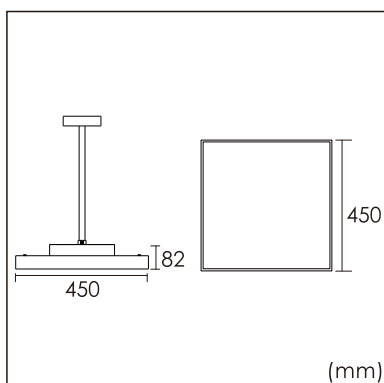

22.007.23009

GENERAL

Ceiling
Suspended
White
IP20
indirect 1000 lm
direct 2100 lm
total 3100 lm
Beam Angle $\uparrow 100^\circ / 95^\circ \downarrow$
UGR < 18

LED

3000K warm white
CRI ≥ 80
L80(B10)50,000H
SDCM < 3

PHYSICAL

length 450 mm
width 450 mm
height 82 mm
5.1 kg

ELECTRICAL

30W
100 lm/W
1-10V Dimming
AC200~240V

The data values for the luminous flux are initially subject to a tolerance of +/- 10%, those for the electrical connected load are initially subject to a tolerance of +/- 10%, and those for the colour temperature are initially subject to a tolerance of +/- 150 K. Product illustrations serve as examples and may differ from the original. No liability is assumed for typographical or printing errors. We reserve the right to make alterations in the interest of improving our products.