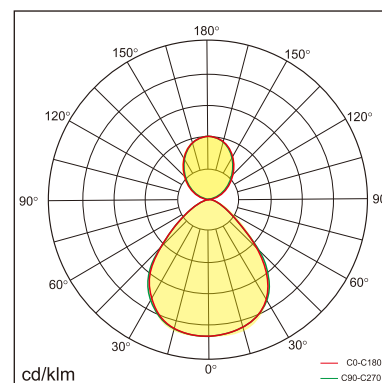

22.007.23009

GENERAL

Ceiling
Suspended
White
IP20
indirect 1000 lm
direct 2100 lm
total 3100 lm
Beam Angle $\uparrow 100^\circ / 95^\circ \downarrow$
UGR < 18

LED

3000K warm white
CRI ≥ 80
L80(B10)50,000H
SDCM < 3

PHYSICAL

length 450 mm
width 450 mm
height 82 mm
5.1 kg

ELECTRICAL

30W
100 lm/W
1-10V Dimming
AC200~240V

The data values for the luminous flux are initially subject to a tolerance of +/- 10%, those for the electrical connected load are initially subject to a tolerance of +/- 10%, and those for the colour temperature are initially subject to a tolerance of +/- 150 K. Product illustrations serve as examples and may differ from the original. No liability is assumed for typographical or printing errors. We reserve the right to make alterations in the interest of improving our products.