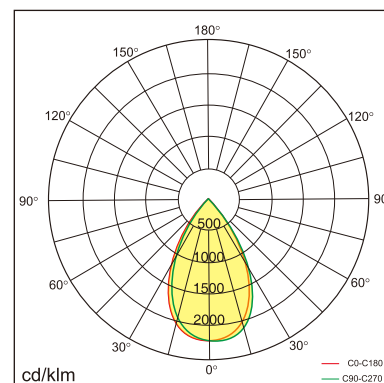

Siv-C3

Surface mounted luminaires

23.007.23063

GENERAL

Ceiling
Surface
White
IP20
1900 lm
Beam Angle 65°
UGR<19

LED

3000K warm white
CRI ≥ 80
L80(B10)50,000H
SDCM <3

PHYSICAL

length 128 mm
width 128 mm
height 88 mm
0.8 kg

ELECTRICAL

18W
110 lm/W
1-10V Dimming
AC200~240V

The data values for the luminous flux are initially subject to a tolerance of +/- 10%, those for the electrical connected load are initially subject to a tolerance of +/- 10%, and those for the colour temperature are initially subject to a tolerance of +/- 150 K. Product illustrations serve as examples and may differ from the original. No liability is assumed for typographical or printing errors. We reserve the right to make alterations in the interest of improving our products.