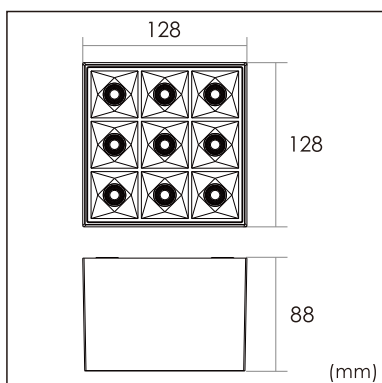

Siv-C3

Surface mounted luminaires

23.007.23063

GENERAL

Ceiling
Surface
White
IP20
1900 lm
Beam Angle 65°
UGR<19

LED

3000K warm white
CRI ≥ 80
L80(B10)50,000H
SDCM <3

PHYSICAL

length 128 mm
width 128 mm
height 88 mm
0.8 kg

ELECTRICAL

18W
110 lm/W
1-10V Dimming
AC200~240V

The data values for the luminous flux are initially subject to a tolerance of +/- 10%, those for the electrical connected load are initially subject to a tolerance of +/- 10%, and those for the colour temperature are initially subject to a tolerance of +/- 150 K. Product illustrations serve as examples and may differ from the original. No liability is assumed for typographical or printing errors. We reserve the right to make alterations in the interest of improving our products.