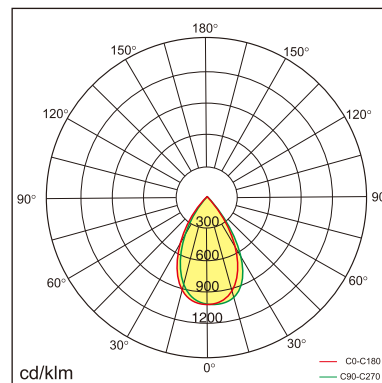

Siv-C3

Surface mounted luminaires

23.007.24034

GENERAL

Ceiling
Surface
White
IP20
1900 lm
Beam Angle 35°
UGR<17

LED

4000K neutral white
CRI ≥ 80
L80(B10)50,000H
SDCM <3

PHYSICAL

length 128 mm
width 128 mm
height 88 mm
0.8 kg

ELECTRICAL

18W
110 lm/W
DALI Dimming
AC200~240V

The data values for the luminous flux are initially subject to a tolerance of +/- 10%, those for the electrical connected load are initially subject to a tolerance of +/- 10%, and those for the colour temperature are initially subject to a tolerance of +/- 150 K. Product illustrations serve as examples and may differ from the original. No liability is assumed for typographical or printing errors. We reserve the right to make alterations in the interest of improving our products.