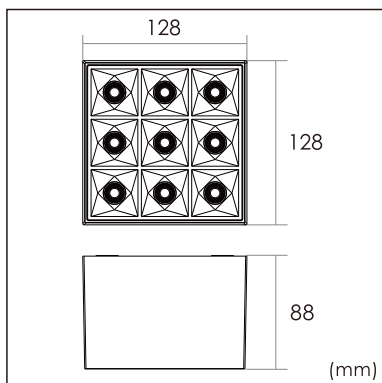

The data values for the luminous flux are initially subject to a tolerance of +/- 10%, those for the electrical connected load are initially subject to a tolerance of +/- 10%, and those for the colour temperature are initially subject to a tolerance of +/- 150 K. Product illustrations serve as examples and may differ from the original. No liability is assumed for typographical or printing errors. We reserve the right to make alterations in the interest of improving our products.