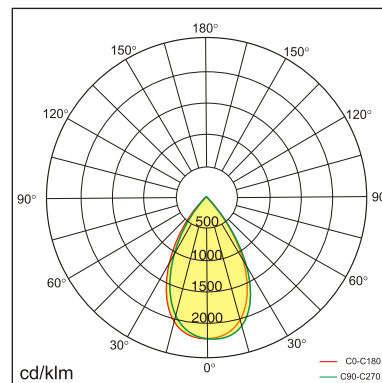

The data values for the luminous flux are initially subject to a tolerance of +/- 10%, those for the electrical connected load are initially subject to a tolerance of +/- 10%, and those for the colour temperature are initially subject to a tolerance of +/- 150 K. Product illustrations serve as examples and may differ from the original. No liability is assumed for typographical or printing errors. We reserve the right to make alterations in the interest of improving our products.