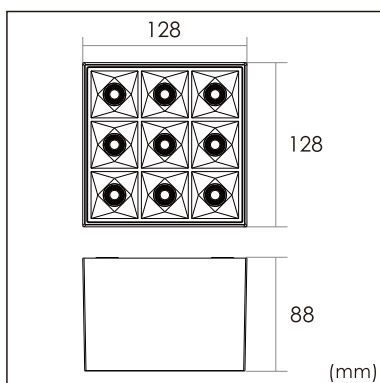

The data values for the luminous flux are initially subject to a tolerance of +/- 10%, those for the electrical connected load are initially subject to a tolerance of +/- 10%, and those for the colour temperature are initially subject to a tolerance of +/- 150 K. Product illustrations serve as examples and may differ from the original. No liability is assumed for typographical or printing errors. We reserve the right to make alterations in the interest of improving our products.