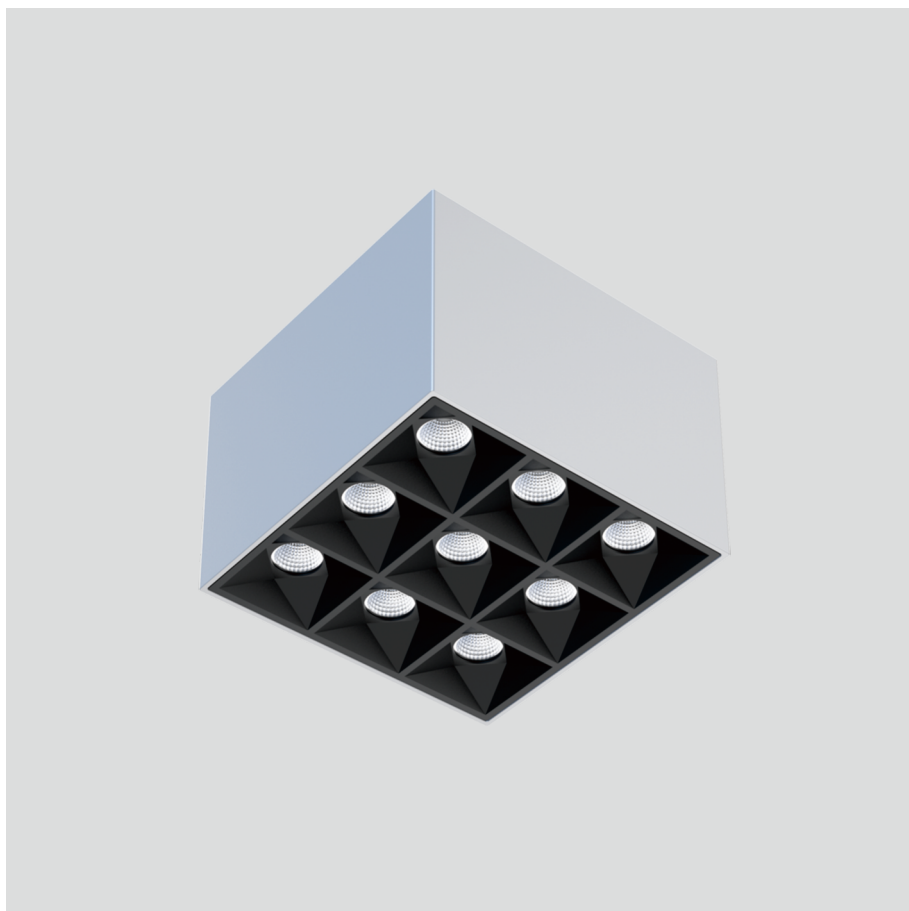

Siv-C3

Surface mounted luminaires

23.007.33065

GENERAL

Ceiling
Surface
Silver
IP20
1900 lm
Beam Angle 65°
UGR<19

LED

3000K warm white
CRI ≥ 80
L80(B10)50,000H
SDCM <3

PHYSICAL

length 128 mm
width 128 mm
height 88 mm
0.8 kg

ELECTRICAL

18W
110 lm/W
1-10V Dimming
AC200~240V

The data values for the luminous flux are initially subject to a tolerance of +/- 10%, those for the electrical connected load are initially subject to a tolerance of +/- 10%, and those for the colour temperature are initially subject to a tolerance of +/- 150 K. Product illustrations serve as examples and may differ from the original. No liability is assumed for typographical or printing errors. We reserve the right to make alterations in the interest of improving our products.