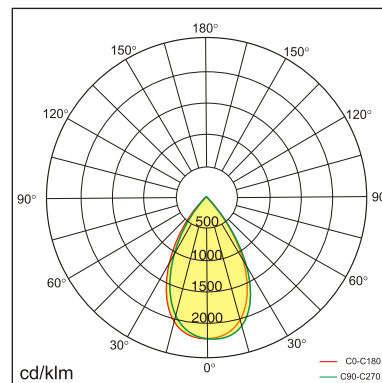

Siv-C3

Surface mounted luminaires

23.007.33065

GENERAL

Ceiling
Surface
Silver
IP20
1900 lm
Beam Angle 65°
UGR<19

LED

3000K warm white
CRI ≥ 80
L80(B10)50,000H
SDCM <3

PHYSICAL

length 128 mm
width 128 mm
height 88 mm
0.8 kg

ELECTRICAL

18W
110 lm/W
1-10V Dimming
AC200~240V

The data values for the luminous flux are initially subject to a tolerance of +/- 10%, those for the electrical connected load are initially subject to a tolerance of +/- 10%, and those for the colour temperature are initially subject to a tolerance of +/- 150 K. Product illustrations serve as examples and may differ from the original. No liability is assumed for typographical or printing errors. We reserve the right to make alterations in the interest of improving our products.