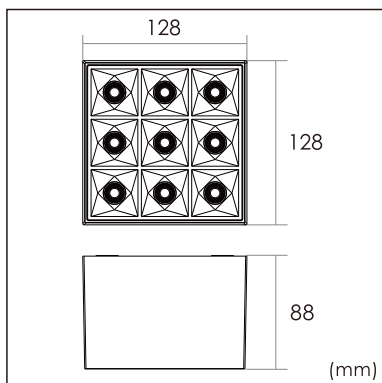

Siv-C3

Surface mounted luminaires

23.007.33065

GENERAL

Ceiling
Surface
Silver
IP20
1900 lm
Beam Angle 65°
UGR<19

LED

3000K warm white
CRI ≥ 80
L80(B10)50,000H
SDCM <3

PHYSICAL

length 128 mm
width 128 mm
height 88 mm
0.8 kg

ELECTRICAL

18W
110 lm/W
1-10V Dimming
AC200~240V

The data values for the luminous flux are initially subject to a tolerance of +/- 10%, those for the electrical connected load are initially subject to a tolerance of +/- 10%, and those for the colour temperature are initially subject to a tolerance of +/- 150 K. Product illustrations serve as examples and may differ from the original. No liability is assumed for typographical or printing errors. We reserve the right to make alterations in the interest of improving our products.