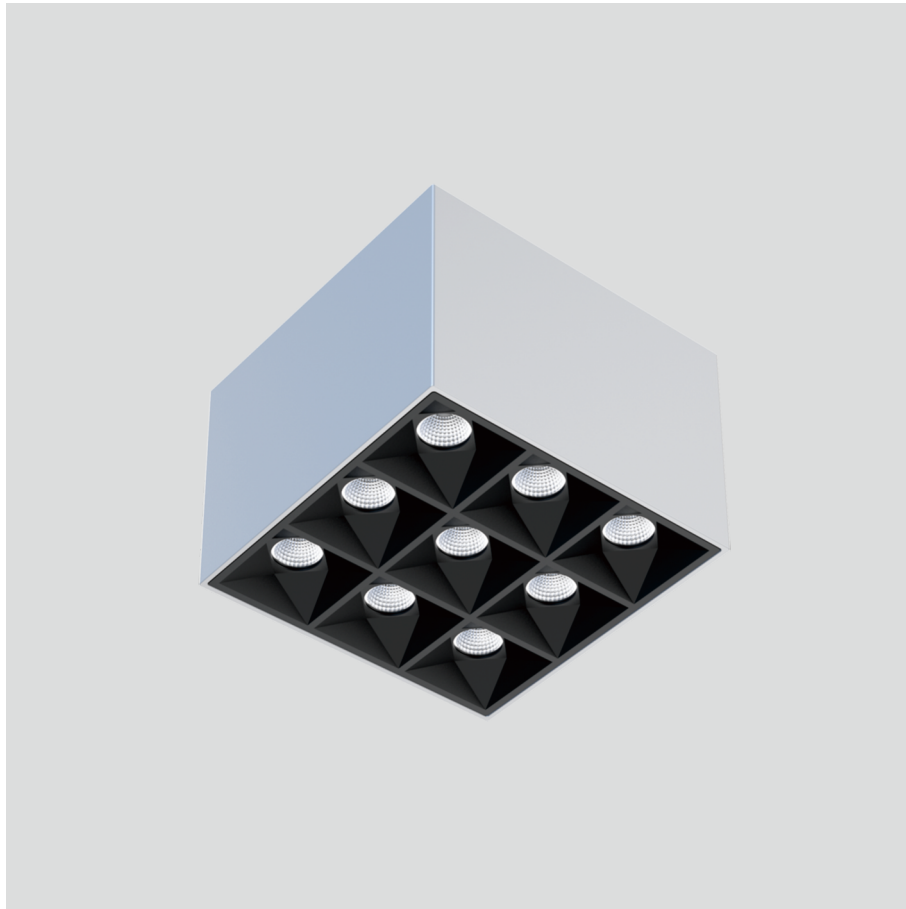

# Siv-C3

Surface mounted luminaires

23.007.34066

## GENERAL

Ceiling  
Surface  
Silver  
IP20  
1900 lm  
Beam Angle 65°  
UGR<19

## PHYSICAL

length 128 mm  
width 128 mm  
height 88 mm  
0.8 kg