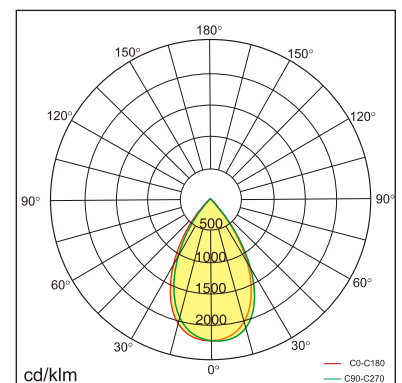

The data values for the luminous flux are initially subject to a tolerance of +/- 10%, those for the electrical connected load are initially subject to a tolerance of +/- 10%, and those for the colour temperature are initially subject to a tolerance of +/- 150 K. Product illustrations serve as examples and may differ from the original. No liability is assumed for typographical or printing errors. We reserve the right to make alterations in the interest of improving our products.