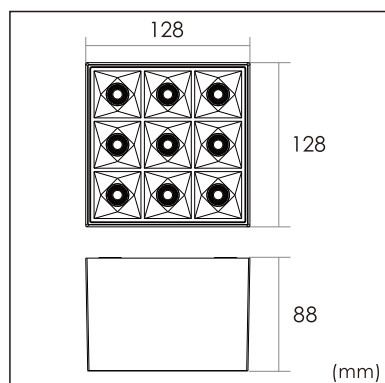

23.007.24046

GENERAL

Ceiling
Surface
White
IP20
850 lm
Beam Angle 65°
UGR<17

LED

4000K neutral white
CRI ≥ 80
L80(B10)50,000H
SDCM <3

PHYSICAL

length 128 mm
width 128 mm
height 88 mm
0.8 kg

ELECTRICAL

8W
110 lm/W
1-10V Dimming
AC200~240V

The data values for the luminous flux are initially subject to a tolerance of +/- 10%, those for the electrical connected load are initially subject to a tolerance of +/- 10%, and those for the colour temperature are initially subject to a tolerance of +/- 150 K. Product illustrations serve as examples and may differ from the original. No liability is assumed for typographical or printing errors. We reserve the right to make alterations in the interest of improving our products.