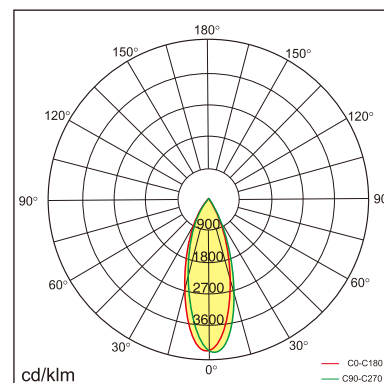

23.007.24046

GENERAL

Ceiling
Surface
White
IP20
850 lm
Beam Angle 65°
UGR<17

LED

4000K neutral white
CRI ≥ 80
L80(B10)50,000H
SDCM <3

PHYSICAL

length 128 mm
width 128 mm
height 88 mm
0.8 kg

ELECTRICAL

8W
110 lm/W
1-10V Dimming
AC200~240V

The data values for the luminous flux are initially subject to a tolerance of +/- 10%, those for the electrical connected load are initially subject to a tolerance of +/- 10%, and those for the colour temperature are initially subject to a tolerance of +/- 150 K. Product illustrations serve as examples and may differ from the original. No liability is assumed for typographical or printing errors. We reserve the right to make alterations in the interest of improving our products.