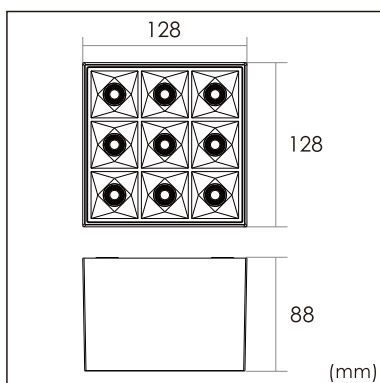

Siv-C3

Surface mounted luminaires

23.007.24040

GENERAL

Ceiling
Surface
White
IP20
850 lm
Beam Angle 65°
UGR<17

LED

4000K neutral white
CRI ≥ 80
L80(B10)50,000H
SDCM <3

PHYSICAL

length 128 mm
width 128 mm
height 88 mm
0.8 kg

ELECTRICAL

8W
110 lm/W
No Dimming
AC200~240V

The data values for the luminous flux are initially subject to a tolerance of +/- 10%, those for the electrical connected load are initially subject to a tolerance of +/- 10%, and those for the colour temperature are initially subject to a tolerance of +/- 150 K. Product illustrations serve as examples and may differ from the original. No liability is assumed for typographical or printing errors. We reserve the right to make alterations in the interest of improving our products.