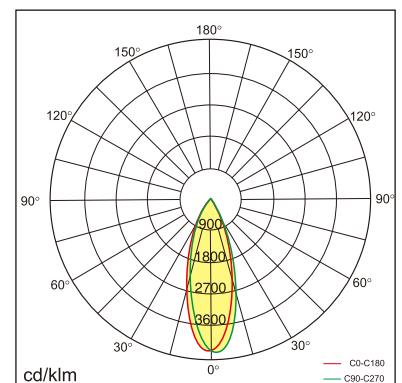

Siv-C3

Surface mounted luminaires

23.007.24040

GENERAL

Ceiling
Surface
White
IP20
850 lm
Beam Angle 65°
UGR<17

LED

4000K neutral white
CRI ≥ 80
L80(B10)50,000H
SDCM <3

PHYSICAL

length 128 mm
width 128 mm
height 88 mm
0.8 kg

ELECTRICAL

8W
110 lm/W
No Dimming
AC200~240V

The data values for the luminous flux are initially subject to a tolerance of +/- 10%, those for the electrical connected load are initially subject to a tolerance of +/- 10%, and those for the colour temperature are initially subject to a tolerance of +/- 150 K. Product illustrations serve as examples and may differ from the original. No liability is assumed for typographical or printing errors. We reserve the right to make alterations in the interest of improving our products.