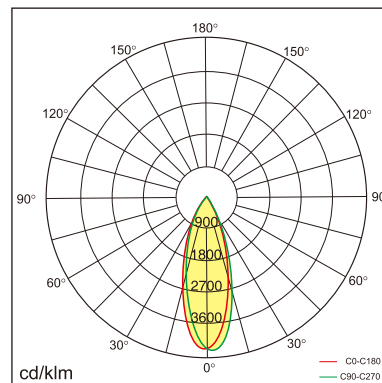

The data values for the luminous flux are initially subject to a tolerance of +/- 10%, those for the electrical connected load are initially subject to a tolerance of +/- 10%, and those for the colour temperature are initially subject to a tolerance of +/- 150 K. Product illustrations serve as examples and may differ from the original. No liability is assumed for typographical or printing errors. We reserve the right to make alterations in the interest of improving our products.