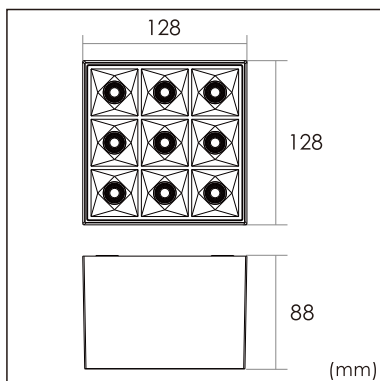

Siv-C3

Surface mounted luminaires

23.007.13049

GENERAL

Ceiling
Surface
black
IP20
850 lm
Beam Angle 65°
UGR<17

LED

3000K warm white
CRI ≥ 80
L80(B10)50,000H
SDCM <3

PHYSICAL

length 128 mm
width 128 mm
height 88 mm
0.8 kg

ELECTRICAL

8W
110 lm/W
DALI Dimming
AC200~240V

The data values for the luminous flux are initially subject to a tolerance of +/- 10%, those for the electrical connected load are initially subject to a tolerance of +/- 10%, and those for the colour temperature are initially subject to a tolerance of +/- 150 K. Product illustrations serve as examples and may differ from the original. No liability is assumed for typographical or printing errors. We reserve the right to make alterations in the interest of improving our products.