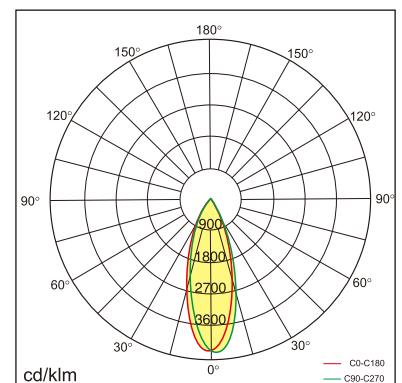

Siv-C3

Surface mounted luminaires

23.007.13049

GENERAL

Ceiling
Surface
black
IP20
850 lm
Beam Angle 65°
UGR<17

LED

3000K warm white
CRI ≥ 80
L80(B10)50,000H
SDCM <3

PHYSICAL

length 128 mm
width 128 mm
height 88 mm
0.8 kg

ELECTRICAL

8W
110 lm/W
DALI Dimming
AC200~240V

The data values for the luminous flux are initially subject to a tolerance of +/- 10%, those for the electrical connected load are initially subject to a tolerance of +/- 10%, and those for the colour temperature are initially subject to a tolerance of +/- 150 K. Product illustrations serve as examples and may differ from the original. No liability is assumed for typographical or printing errors. We reserve the right to make alterations in the interest of improving our products.