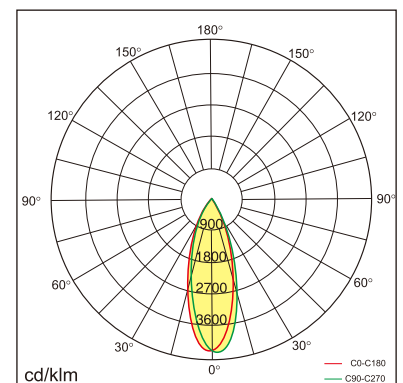

The data values for the luminous flux are initially subject to a tolerance of +/- 10%, those for the electrical connected load are initially subject to a tolerance of +/- 10%, and those for the colour temperature are initially subject to a tolerance of +/- 150 K. Product illustrations serve as examples and may differ from the original. No liability is assumed for typographical or printing errors. We reserve the right to make alterations in the interest of improving our products.