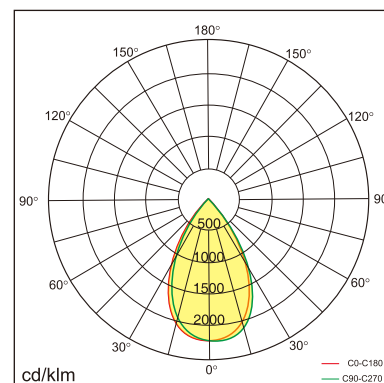

Siv-C3

Surface mounted luminaires

23.007.23069

GENERAL

Ceiling
Surface
White
IP20
1900 lm
Beam Angle 65°
UGR<19

LED

3000K warm white
CRI ≥ 80
L80(B10)50,000H
SDCM <3

PHYSICAL

length 128 mm
width 128 mm
height 88 mm
0.8 kg

ELECTRICAL

18W
110 lm/W
DALI Dimming
AC200~240V

The data values for the luminous flux are initially subject to a tolerance of +/- 10%, those for the electrical connected load are initially subject to a tolerance of +/- 10%, and those for the colour temperature are initially subject to a tolerance of +/- 150 K. Product illustrations serve as examples and may differ from the original. No liability is assumed for typographical or printing errors. We reserve the right to make alterations in the interest of improving our products.