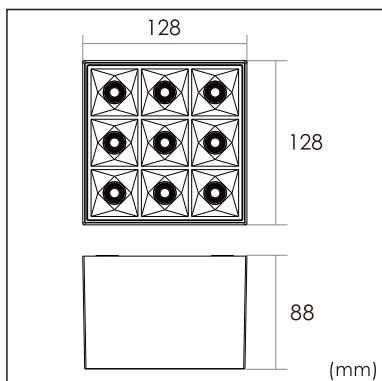

Siv-C3

Surface mounted luminaires

23.007.23069

GENERAL

Ceiling
Surface
White
IP20
1900 lm
Beam Angle 65°
UGR<19

LED

3000K warm white
CRI ≥ 80
L80(B10)50,000H
SDCM <3

PHYSICAL

length 128 mm
width 128 mm
height 88 mm
0.8 kg

ELECTRICAL

18W
110 lm/W
DALI Dimming
AC200~240V

The data values for the luminous flux are initially subject to a tolerance of +/- 10%, those for the electrical connected load are initially subject to a tolerance of +/- 10%, and those for the colour temperature are initially subject to a tolerance of +/- 150 K. Product illustrations serve as examples and may differ from the original. No liability is assumed for typographical or printing errors. We reserve the right to make alterations in the interest of improving our products.