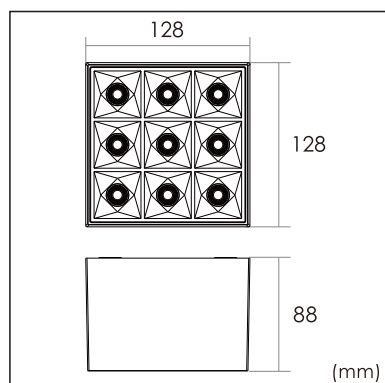

Siv-C3

Surface mounted luminaires

23.007.24022

GENERAL

Ceiling
Surface
White
IP20
1900 lm
Beam Angle 35°
UGR<17

LED

4000K neutral white
CRI ≥ 80
L80(B10)50,000H
SDCM <3

PHYSICAL

length 128 mm
width 128 mm
height 88 mm
0.8 kg

ELECTRICAL

18W
110 lm/W
No Dimming
AC200~240V

The data values for the luminous flux are initially subject to a tolerance of +/- 10%, those for the electrical connected load are initially subject to a tolerance of +/- 10%, and those for the colour temperature are initially subject to a tolerance of +/- 150 K. Product illustrations serve as examples and may differ from the original. No liability is assumed for typographical or printing errors. We reserve the right to make alterations in the interest of improving our products.