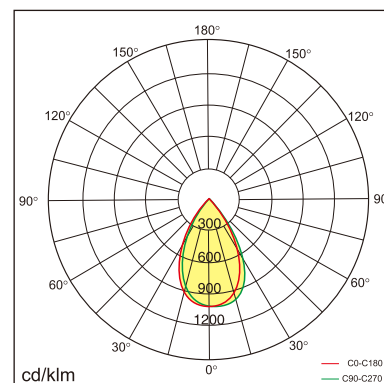

Siv-C3

Surface mounted luminaires

23.007.24022

GENERAL

Ceiling
Surface
White
IP20
1900 lm
Beam Angle 35°
UGR<17

LED

4000K neutral white
CRI ≥ 80
L80(B10)50,000H
SDCM <3

PHYSICAL

length 128 mm
width 128 mm
height 88 mm
0.8 kg

ELECTRICAL

18W
110 lm/W
No Dimming
AC200~240V

The data values for the luminous flux are initially subject to a tolerance of +/- 10%, those for the electrical connected load are initially subject to a tolerance of +/- 10%, and those for the colour temperature are initially subject to a tolerance of +/- 150 K. Product illustrations serve as examples and may differ from the original. No liability is assumed for typographical or printing errors. We reserve the right to make alterations in the interest of improving our products.