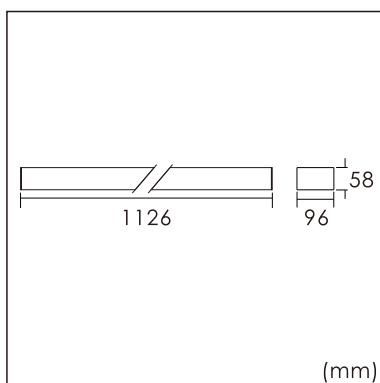

The data values for the luminous flux are initially subject to a tolerance of +/- 10%, those for the electrical connected load are initially subject to a tolerance of +/- 10%, and those for the colour temperature are initially subject to a tolerance of +/- 150 K. Product illustrations serve as examples and may differ from the original. No liability is assumed for typographical or printing errors. We reserve the right to make alterations in the interest of improving our products.