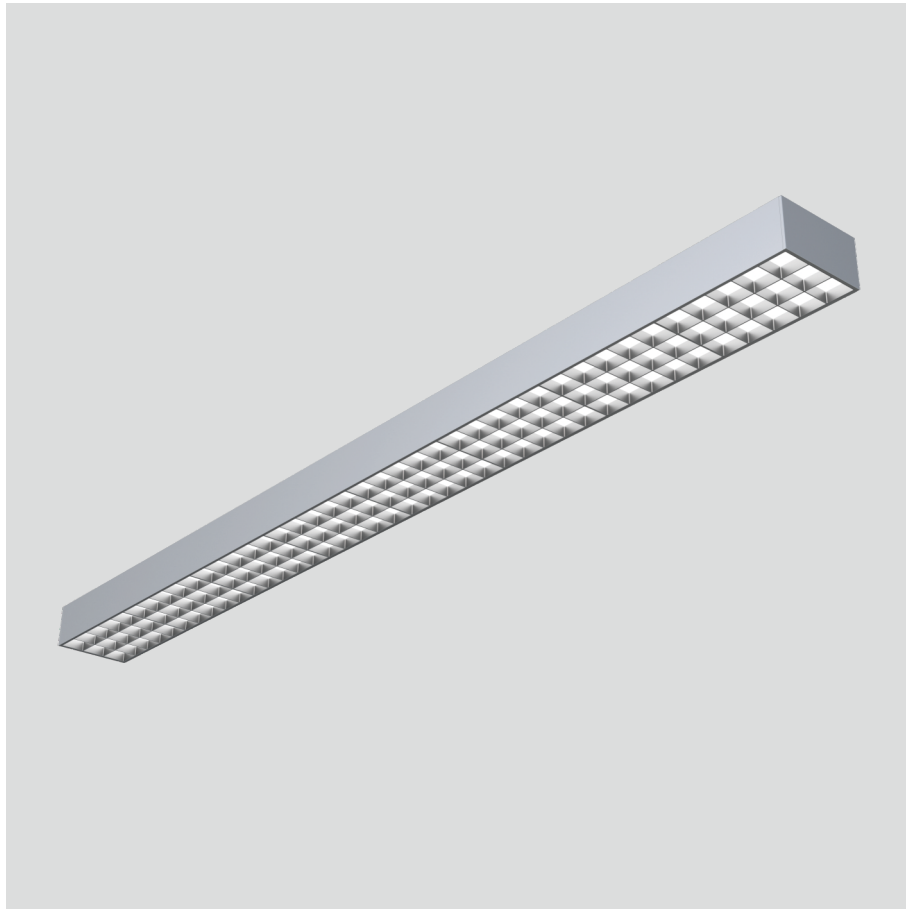

# Frigg-C

Surface mounted luminaires

23.003.33017

## GENERAL

Ceiling  
Surface  
Silver  
IP20  
3200 lm  
Beam Angle 85°  
UGR<17

## PHYSICAL

length 1126 mm  
width 96 mm  
height 58 mm  
3.2 kg