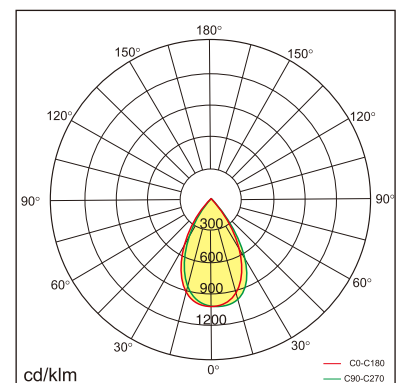

Siv-C3

Surface mounted luminaires

23.007.33035

GENERAL

Ceiling
Surface
Silver
IP20
1900 lm
Beam Angle 35°
UGR<17

LED

3000K warm white
CRI ≥ 80
L80(B10)50,000H
SDCM <3

PHYSICAL

length 128 mm
width 128 mm
height 88 mm
0.8 kg

ELECTRICAL

18W
110 lm/W
DALI Dimming
AC200~240V

The data values for the luminous flux are initially subject to a tolerance of +/- 10%, those for the electrical connected load are initially subject to a tolerance of +/- 10%, and those for the colour temperature are initially subject to a tolerance of +/- 150 K. Product illustrations serve as examples and may differ from the original. No liability is assumed for typographical or printing errors. We reserve the right to make alterations in the interest of improving our products.