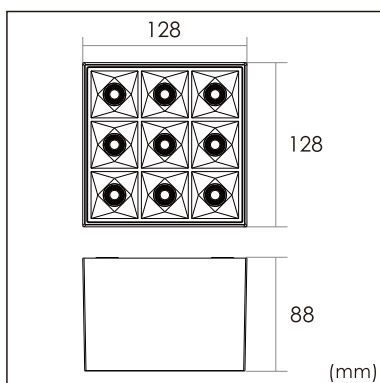

Siv-C3

Surface mounted luminaires

23.007.33035

GENERAL

Ceiling
Surface
Silver
IP20
1900 lm
Beam Angle 35°
UGR<17

LED

3000K warm white
CRI ≥ 80
L80(B10)50,000H
SDCM <3

PHYSICAL

length 128 mm
width 128 mm
height 88 mm
0.8 kg

ELECTRICAL

18W
110 lm/W
DALI Dimming
AC200~240V

The data values for the luminous flux are initially subject to a tolerance of +/- 10%, those for the electrical connected load are initially subject to a tolerance of +/- 10%, and those for the colour temperature are initially subject to a tolerance of +/- 150 K. Product illustrations serve as examples and may differ from the original. No liability is assumed for typographical or printing errors. We reserve the right to make alterations in the interest of improving our products.