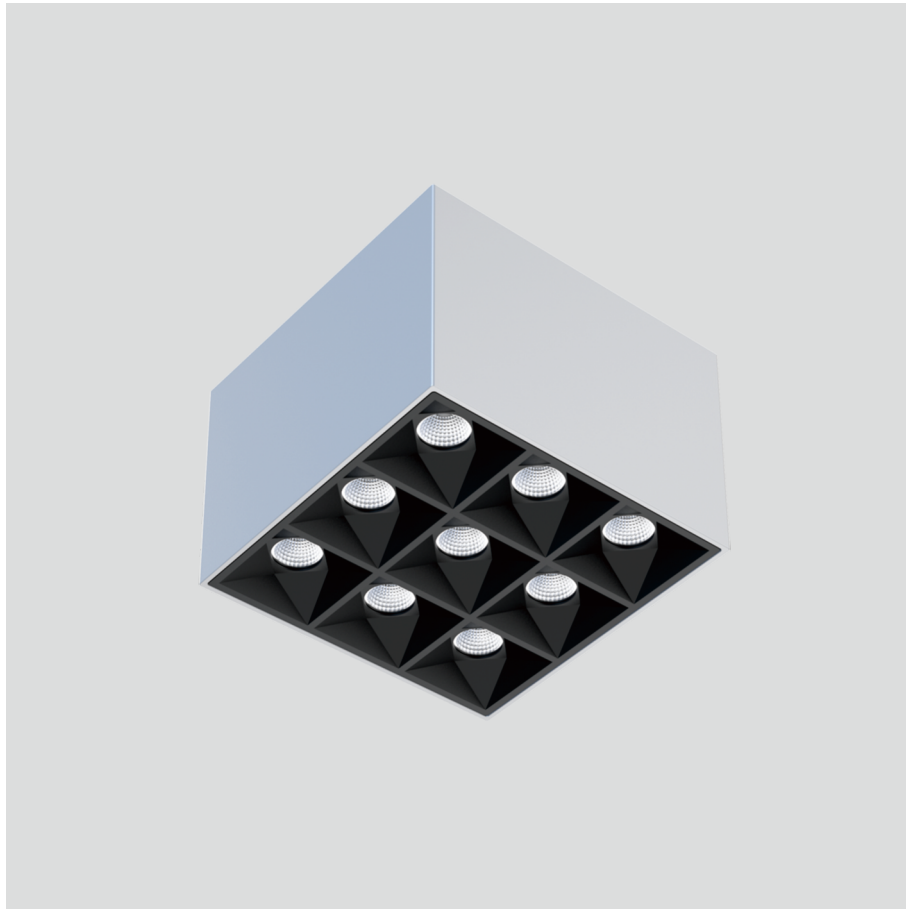

Siv-C3

Surface mounted luminaires

23.007.33035

GENERAL

Ceiling
Surface
Silver
IP20
1900 lm
Beam Angle 35°
UGR<17

LED

3000K warm white
CRI ≥ 80
L80(B10)50,000H
SDCM <3

PHYSICAL

length 128 mm
width 128 mm
height 88 mm
0.8 kg

ELECTRICAL

18W
110 lm/W
DALI Dimming
AC200~240V

The data values for the luminous flux are initially subject to a tolerance of +/- 10%, those for the electrical connected load are initially subject to a tolerance of +/- 10%, and those for the colour temperature are initially subject to a tolerance of +/- 150 K. Product illustrations serve as examples and may differ from the original. No liability is assumed for typographical or printing errors. We reserve the right to make alterations in the interest of improving our products.