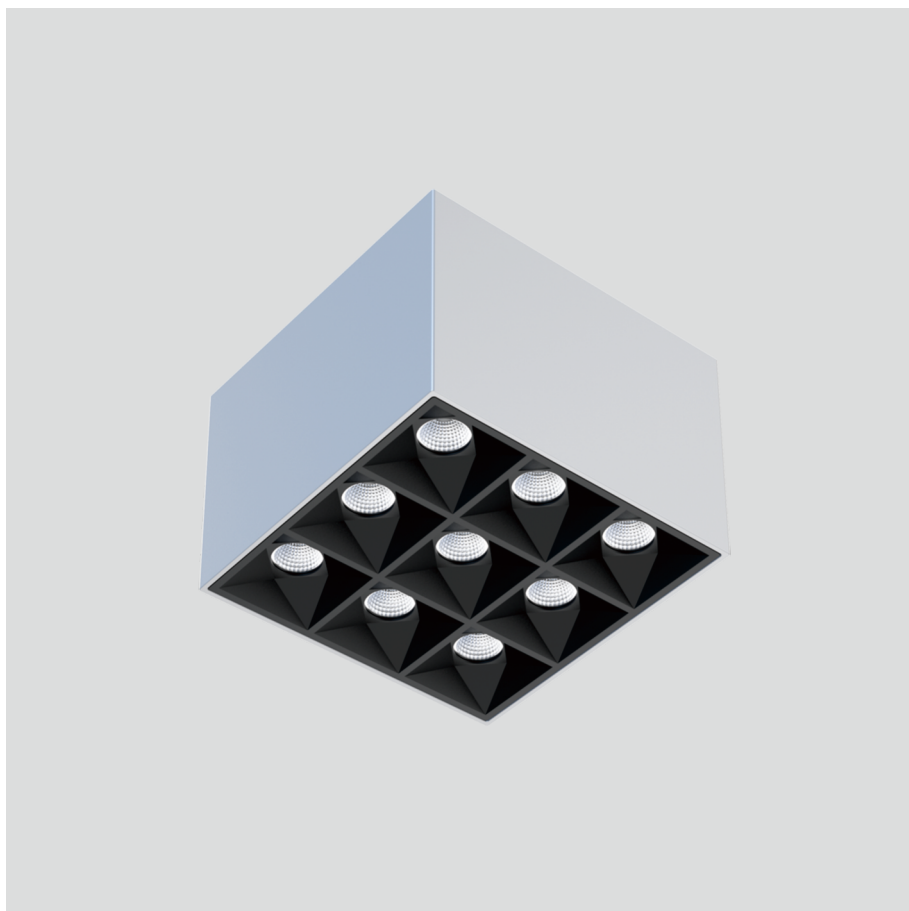

Siv-C3

Surface mounted luminaires

23.007.33029

GENERAL

Ceiling
Surface
Silver
IP20
1900 lm
Beam Angle 35°
UGR<17

LED

3000K warm white
CRI ≥ 80
L80(B10)50,000H
SDCM <3

PHYSICAL

length 128 mm
width 128 mm
height 88 mm
0.8 kg

ELECTRICAL

18W
110 lm/W
1-10V Dimming
AC200~240V

The data values for the luminous flux are initially subject to a tolerance of +/- 10%, those for the electrical connected load are initially subject to a tolerance of +/- 10%, and those for the colour temperature are initially subject to a tolerance of +/- 150 K. Product illustrations serve as examples and may differ from the original. No liability is assumed for typographical or printing errors. We reserve the right to make alterations in the interest of improving our products.