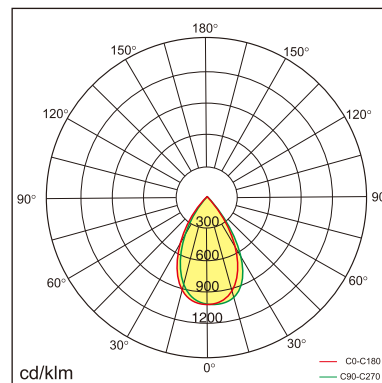

Siv-C3

Surface mounted luminaires

23.007.33029

GENERAL

Ceiling
Surface
Silver
IP20
1900 lm
Beam Angle 35°
UGR<17

LED

3000K warm white
CRI ≥ 80
L80(B10)50,000H
SDCM <3

PHYSICAL

length 128 mm
width 128 mm
height 88 mm
0.8 kg

ELECTRICAL

18W
110 lm/W
1-10V Dimming
AC200~240V

The data values for the luminous flux are initially subject to a tolerance of +/- 10%, those for the electrical connected load are initially subject to a tolerance of +/- 10%, and those for the colour temperature are initially subject to a tolerance of +/- 150 K. Product illustrations serve as examples and may differ from the original. No liability is assumed for typographical or printing errors. We reserve the right to make alterations in the interest of improving our products.