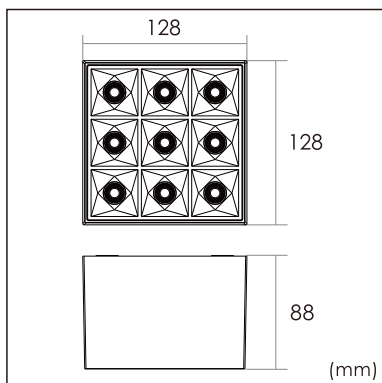

Siv-C3

Surface mounted luminaires

23.007.33029

GENERAL

Ceiling
Surface
Silver
IP20
1900 lm
Beam Angle 35°
UGR<17

LED

3000K warm white
CRI ≥ 80
L80(B10)50,000H
SDCM <3

PHYSICAL

length 128 mm
width 128 mm
height 88 mm
0.8 kg

ELECTRICAL

18W
110 lm/W
1-10V Dimming
AC200~240V

The data values for the luminous flux are initially subject to a tolerance of +/- 10%, those for the electrical connected load are initially subject to a tolerance of +/- 10%, and those for the colour temperature are initially subject to a tolerance of +/- 150 K. Product illustrations serve as examples and may differ from the original. No liability is assumed for typographical or printing errors. We reserve the right to make alterations in the interest of improving our products.