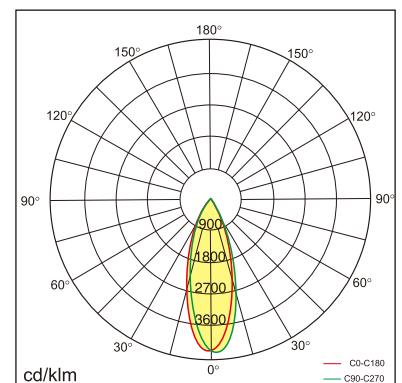

Siv-C3

Surface mounted luminaires

23.007.13043

GENERAL

Ceiling
Surface
black
IP20
850 lm
Beam Angle 65°
UGR<17

LED

3000K warm white
CRI ≥ 80
L80(B10)50,000H
SDCM <3

PHYSICAL

length 128 mm
width 128 mm
height 88 mm
0.8 kg

ELECTRICAL

8W
110 lm/W
1-10V Dimming
AC200~240V

The data values for the luminous flux are initially subject to a tolerance of +/- 10%, those for the electrical connected load are initially subject to a tolerance of +/- 10%, and those for the colour temperature are initially subject to a tolerance of +/- 150 K. Product illustrations serve as examples and may differ from the original. No liability is assumed for typographical or printing errors. We reserve the right to make alterations in the interest of improving our products.