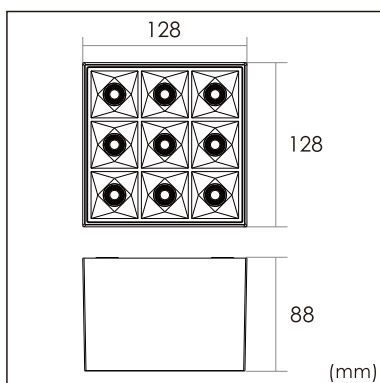

Siv-C3

Surface mounted luminaires

23.007.13043

GENERAL

Ceiling
Surface
black
IP20
850 lm
Beam Angle 65°
UGR<17

LED

3000K warm white
CRI ≥ 80
L80(B10)50,000H
SDCM <3

PHYSICAL

length 128 mm
width 128 mm
height 88 mm
0.8 kg

ELECTRICAL

8W
110 lm/W
1-10V Dimming
AC200~240V

The data values for the luminous flux are initially subject to a tolerance of +/- 10%, those for the electrical connected load are initially subject to a tolerance of +/- 10%, and those for the colour temperature are initially subject to a tolerance of +/- 150 K. Product illustrations serve as examples and may differ from the original. No liability is assumed for typographical or printing errors. We reserve the right to make alterations in the interest of improving our products.