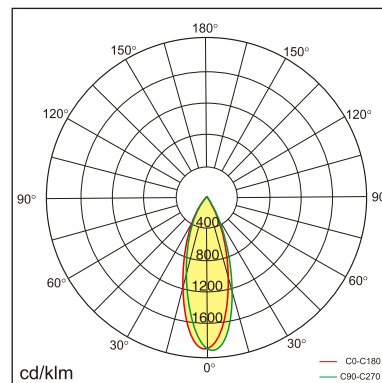

Siv-C3

Surface mounted luminaires

23.007.24004

GENERAL

Ceiling
Surface
White
IP20
850 lm
Beam Angle 35°
UGR<14

LED

4000K neutral white
CRI ≥ 80
L80(B10)50,000H
SDCM <3

PHYSICAL

length 128 mm
width 128 mm
height 88 mm
0.8 kg

ELECTRICAL

8W
110 lm/W
No Dimming
AC200~240V

The data values for the luminous flux are initially subject to a tolerance of +/- 10%, those for the electrical connected load are initially subject to a tolerance of +/- 10%, and those for the colour temperature are initially subject to a tolerance of +/- 150 K. Product illustrations serve as examples and may differ from the original. No liability is assumed for typographical or printing errors. We reserve the right to make alterations in the interest of improving our products.