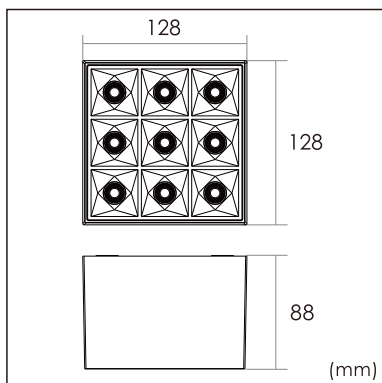

Siv-C3

Surface mounted luminaires

23.007.24004

GENERAL

Ceiling
Surface
White
IP20
850 lm
Beam Angle 35°
UGR<14

LED

4000K neutral white
CRI ≥ 80
L80(B10)50,000H
SDCM <3

PHYSICAL

length 128 mm
width 128 mm
height 88 mm
0.8 kg

ELECTRICAL

8W
110 lm/W
No Dimming
AC200~240V

The data values for the luminous flux are initially subject to a tolerance of +/- 10%, those for the electrical connected load are initially subject to a tolerance of +/- 10%, and those for the colour temperature are initially subject to a tolerance of +/- 150 K. Product illustrations serve as examples and may differ from the original. No liability is assumed for typographical or printing errors. We reserve the right to make alterations in the interest of improving our products.