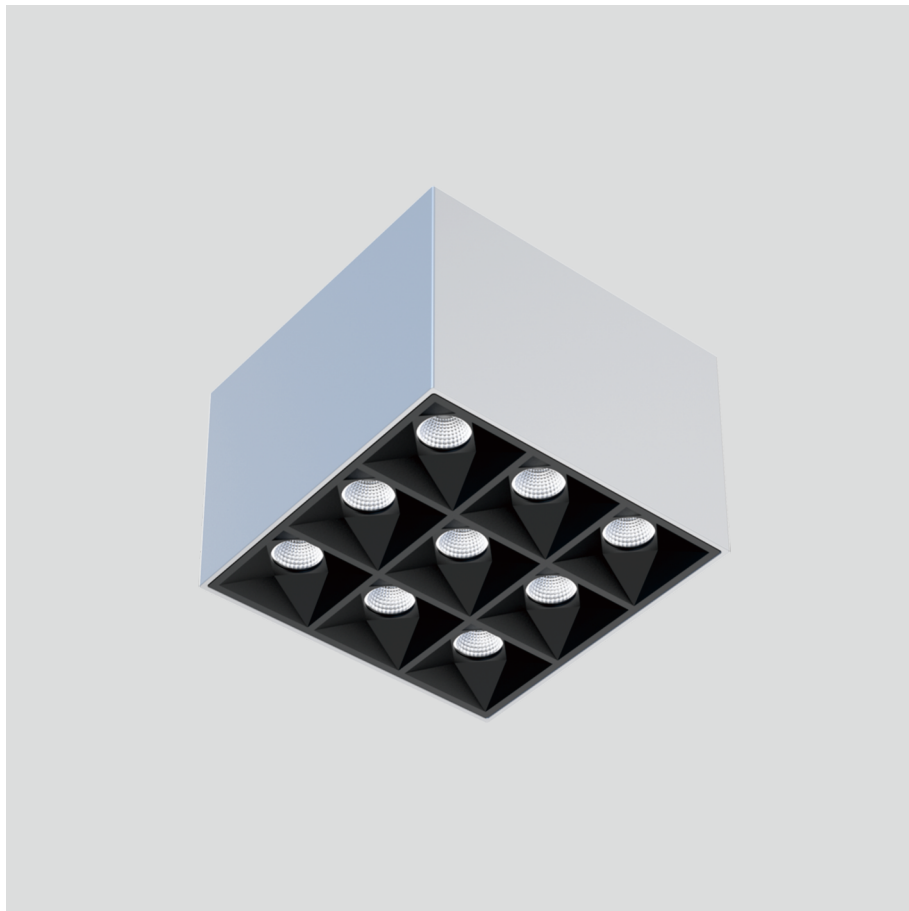

Siv-C3

Surface mounted luminaires

23.007.33005

GENERAL

Ceiling
Surface
Silver
IP20
850 lm
Beam Angle 35°
UGR<14

LED

3000K warm white
CRI ≥ 80
L80(B10)50,000H
SDCM <3

PHYSICAL

length 128 mm
width 128 mm
height 88 mm
0.8 kg

ELECTRICAL

8W
110 lm/W
No Dimming
AC200~240V

The data values for the luminous flux are initially subject to a tolerance of +/- 10%, those for the electrical connected load are initially subject to a tolerance of +/- 10%, and those for the colour temperature are initially subject to a tolerance of +/- 150 K. Product illustrations serve as examples and may differ from the original. No liability is assumed for typographical or printing errors. We reserve the right to make alterations in the interest of improving our products.