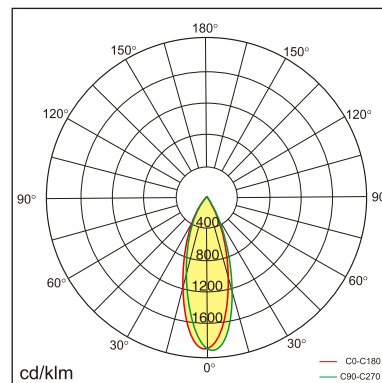

Siv-C3

Surface mounted luminaires

23.007.33005

GENERAL

Ceiling
Surface
Silver
IP20
850 lm
Beam Angle 35°
UGR<14

LED

3000K warm white
CRI ≥ 80
L80(B10)50,000H
SDCM <3

PHYSICAL

length 128 mm
width 128 mm
height 88 mm
0.8 kg

ELECTRICAL

8W
110 lm/W
No Dimming
AC200~240V

The data values for the luminous flux are initially subject to a tolerance of +/- 10%, those for the electrical connected load are initially subject to a tolerance of +/- 10%, and those for the colour temperature are initially subject to a tolerance of +/- 150 K. Product illustrations serve as examples and may differ from the original. No liability is assumed for typographical or printing errors. We reserve the right to make alterations in the interest of improving our products.