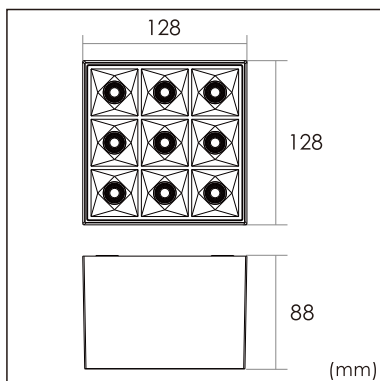

Siv-C3

Surface mounted luminaires

23.007.13007

GENERAL

Ceiling
Surface
black
IP20
850 lm
Beam Angle 35°
UGR<14

LED

3000K warm white
CRI ≥ 80
L80(B10)50,000H
SDCM <3

PHYSICAL

length 128 mm
width 128 mm
height 88 mm
0.8 kg

ELECTRICAL

8W
110 lm/W
1-10V Dimming
AC200~240V

The data values for the luminous flux are initially subject to a tolerance of +/- 10%, those for the electrical connected load are initially subject to a tolerance of +/- 10%, and those for the colour temperature are initially subject to a tolerance of +/- 150 K. Product illustrations serve as examples and may differ from the original. No liability is assumed for typographical or printing errors. We reserve the right to make alterations in the interest of improving our products.