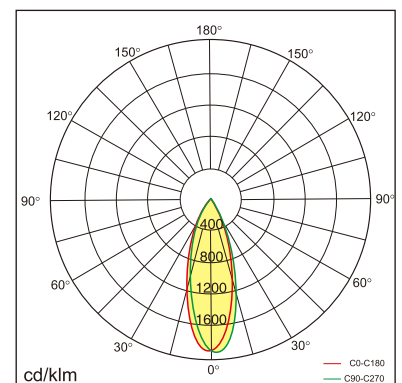

Siv-C3

Surface mounted luminaires

23.007.13007

GENERAL

Ceiling
Surface
black
IP20
850 lm
Beam Angle 35°
UGR<14

LED

3000K warm white
CRI ≥ 80
L80(B10)50,000H
SDCM <3

PHYSICAL

length 128 mm
width 128 mm
height 88 mm
0.8 kg

ELECTRICAL

8W
110 lm/W
1-10V Dimming
AC200~240V

The data values for the luminous flux are initially subject to a tolerance of +/- 10%, those for the electrical connected load are initially subject to a tolerance of +/- 10%, and those for the colour temperature are initially subject to a tolerance of +/- 150 K. Product illustrations serve as examples and may differ from the original. No liability is assumed for typographical or printing errors. We reserve the right to make alterations in the interest of improving our products.