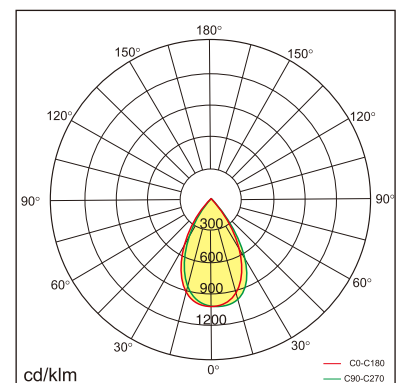

The data values for the luminous flux are initially subject to a tolerance of +/- 10%, those for the electrical connected load are initially subject to a tolerance of +/- 10%, and those for the colour temperature are initially subject to a tolerance of +/- 150 K. Product illustrations serve as examples and may differ from the original. No liability is assumed for typographical or printing errors. We reserve the right to make alterations in the interest of improving our products.