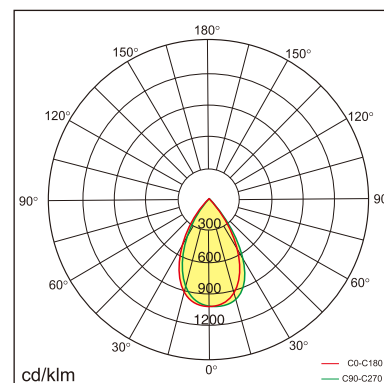

Siv-C3

Surface mounted luminaires

23.007.24028

GENERAL

Ceiling
Surface
White
IP20
1900 lm
Beam Angle 35°
UGR<17

LED

4000K neutral white
CRI ≥ 80
L80(B10)50,000H
SDCM <3

PHYSICAL

length 128 mm
width 128 mm
height 88 mm
0.8 kg

ELECTRICAL

18W
110 lm/W
1-10V Dimming
AC200~240V

The data values for the luminous flux are initially subject to a tolerance of +/- 10%, those for the electrical connected load are initially subject to a tolerance of +/- 10%, and those for the colour temperature are initially subject to a tolerance of +/- 150 K. Product illustrations serve as examples and may differ from the original. No liability is assumed for typographical or printing errors. We reserve the right to make alterations in the interest of improving our products.