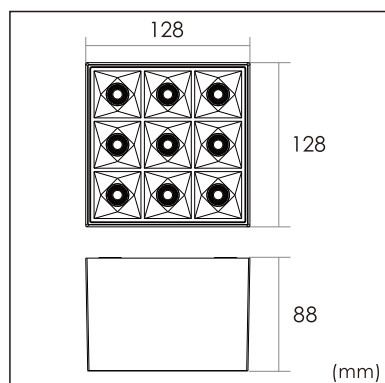

Siv-C3

Surface mounted luminaires

23.007.24028

GENERAL

Ceiling
Surface
White
IP20
1900 lm
Beam Angle 35°
UGR<17

LED

4000K neutral white
CRI ≥ 80
L80(B10)50,000H
SDCM <3

PHYSICAL

length 128 mm
width 128 mm
height 88 mm
0.8 kg

ELECTRICAL

18W
110 lm/W
1-10V Dimming
AC200~240V

The data values for the luminous flux are initially subject to a tolerance of +/- 10%, those for the electrical connected load are initially subject to a tolerance of +/- 10%, and those for the colour temperature are initially subject to a tolerance of +/- 150 K. Product illustrations serve as examples and may differ from the original. No liability is assumed for typographical or printing errors. We reserve the right to make alterations in the interest of improving our products.