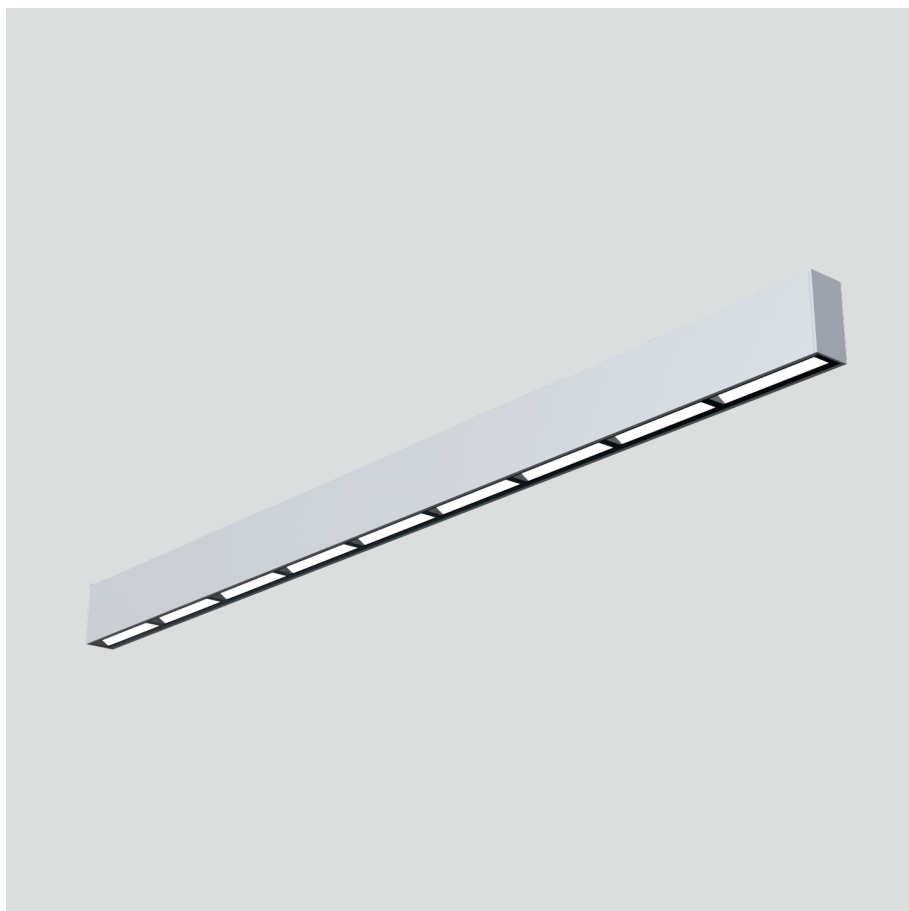

23.002.34018

GENERAL

Ceiling
Surface
Silver
IP20
direct 2800 lm
total 2800 lm
UGR<19

LED

4000K neutral white
CRI ≥ 80
L80(B10)50,000H
SDCM <3

PHYSICAL

length 1204 mm
width 40 mm
height 80 mm
3.25 kg

ELECTRICAL