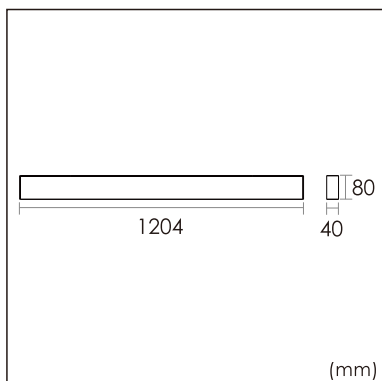

23.002.34018

GENERAL

Ceiling
Surface
Silver
IP20
direct 2800 lm
total 2800 lm
UGR<19

LED

4000K neutral white
CRI ≥ 80
L80(B10)50,000H
SDCM <3

PHYSICAL

length 1204 mm
width 40 mm
height 80 mm
3.25 kg

ELECTRICAL

30W
100 lm/W
DALI Dimming
AC200~240V

The data values for the luminous flux are initially subject to a tolerance of +/- 10%, those for the electrical connected load are initially subject to a tolerance of +/- 10%, and those for the colour temperature are initially subject to a tolerance of +/- 150 K. Product illustrations serve as examples and may differ from the original. No liability is assumed for typographical or printing errors. We reserve the right to make alterations in the interest of improving our products.