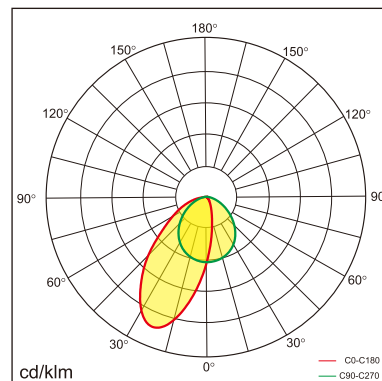

23.002.34018

GENERAL

Ceiling
Surface
Silver
IP20
direct 2800 lm
total 2800 lm
UGR<19

LED

4000K neutral white
CRI ≥ 80
L80(B10)50,000H
SDCM <3

PHYSICAL

length 1204 mm
width 40 mm
height 80 mm
3.25 kg

ELECTRICAL

30W
100 lm/W
DALI Dimming
AC200~240V

The data values for the luminous flux are initially subject to a tolerance of +/- 10%, those for the electrical connected load are initially subject to a tolerance of +/- 10%, and those for the colour temperature are initially subject to a tolerance of +/- 150 K. Product illustrations serve as examples and may differ from the original. No liability is assumed for typographical or printing errors. We reserve the right to make alterations in the interest of improving our products.