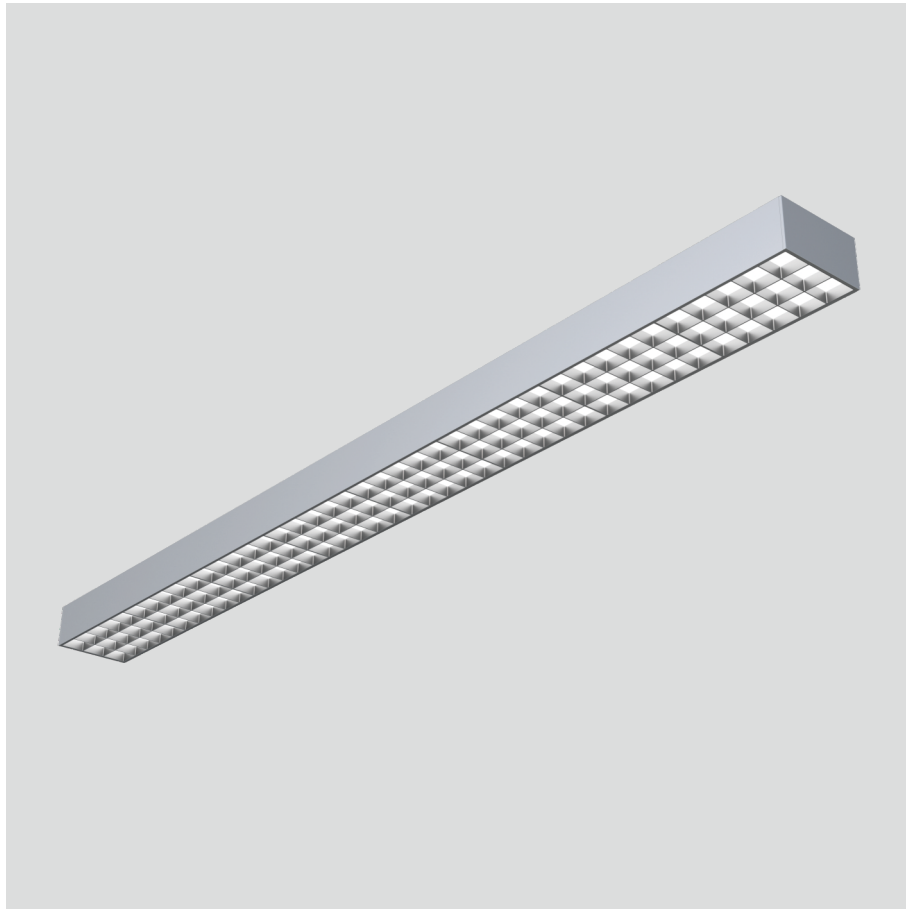

# Frigg-C

Surface mounted luminaires

23.003.34018

## GENERAL

Ceiling  
Surface  
Silver  
IP20  
3200 lm  
Beam Angle 85°  
UGR<17

## PHYSICAL

length 1126 mm  
width 96 mm  
height 58 mm  
3.2 kg