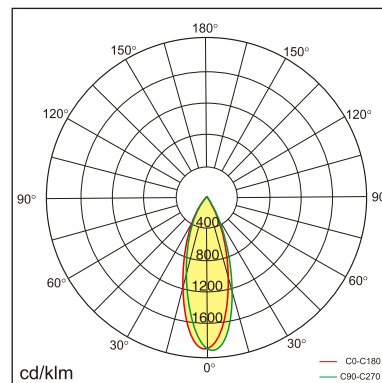

Siv-C3

Surface mounted luminaires

23.007.13001

GENERAL

Ceiling
Surface
black
IP20
850 lm
Beam Angle 35°
UGR<14

LED

3000K warm white
CRI ≥ 80
L80(B10)50,000H
SDCM <3

PHYSICAL

length 128 mm
width 128 mm
height 88 mm
0.8 kg

ELECTRICAL

8W
110 lm/W
No Dimming
AC200~240V

The data values for the luminous flux are initially subject to a tolerance of +/- 10%, those for the electrical connected load are initially subject to a tolerance of +/- 10%, and those for the colour temperature are initially subject to a tolerance of +/- 150 K. Product illustrations serve as examples and may differ from the original. No liability is assumed for typographical or printing errors. We reserve the right to make alterations in the interest of improving our products.