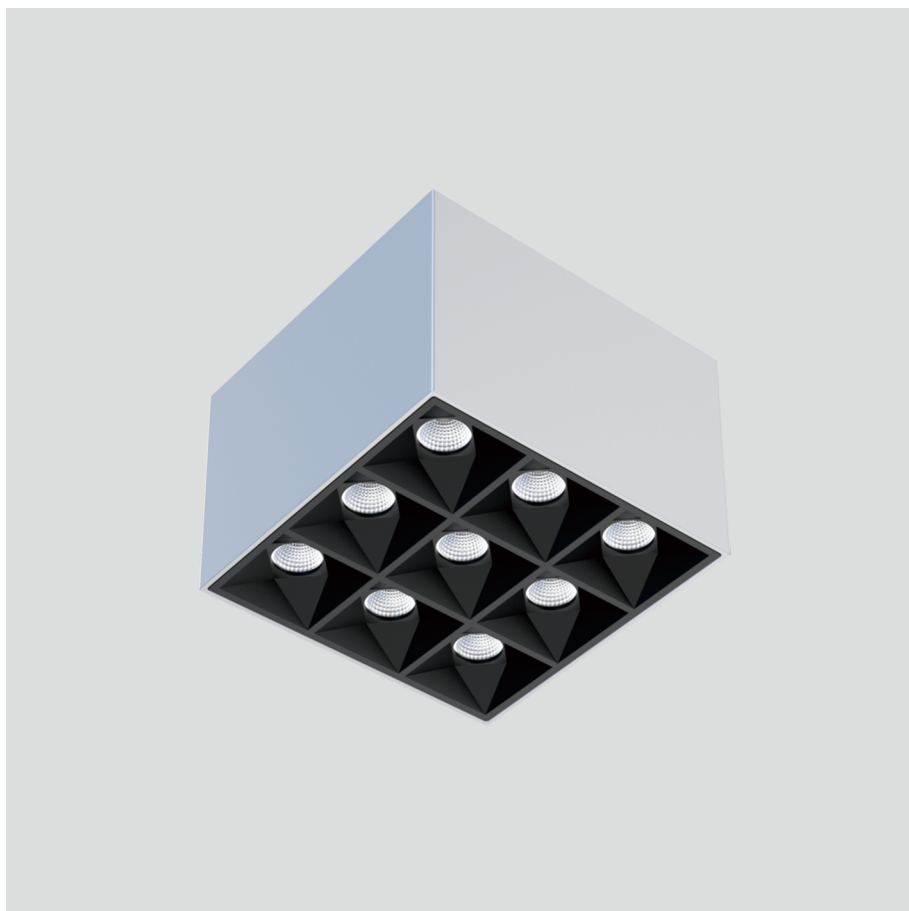

# Siv-C3

Surface mounted luminaires

23.007.34030

## GENERAL

Ceiling  
Surface  
Silver  
IP20  
1900 lm  
Beam Angle 35°  
UGR<17

## PHYSICAL

length 128 mm  
width 128 mm  
height 88 mm  
0.8 kg