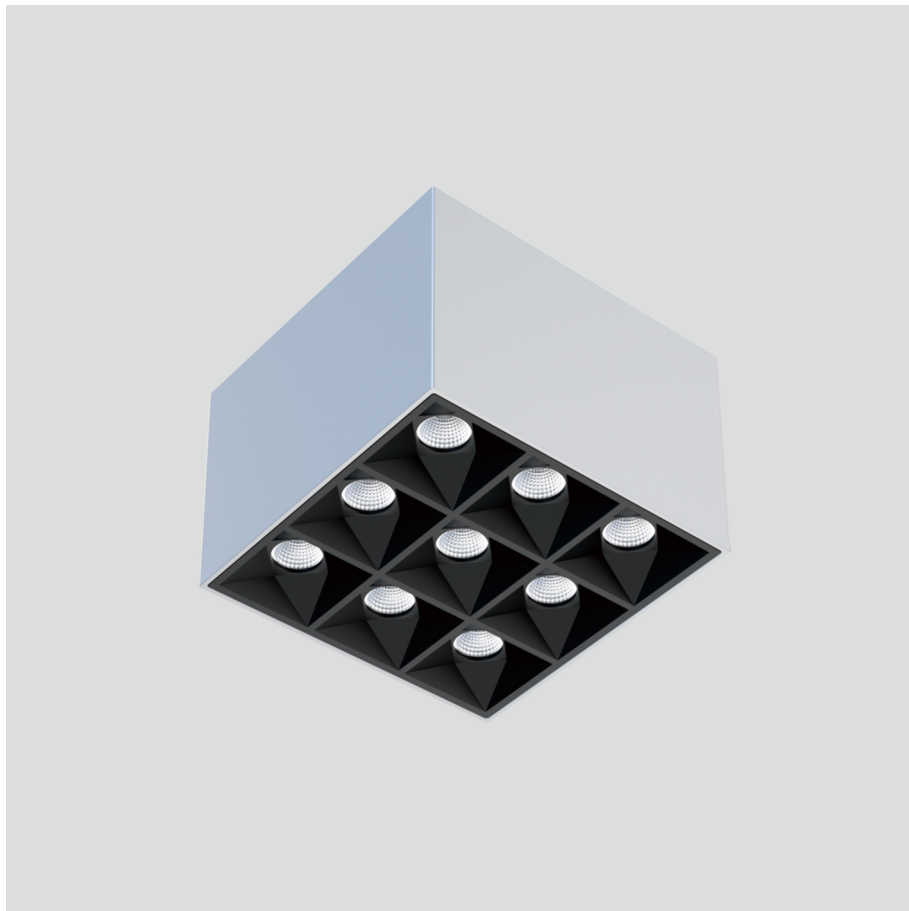

# Siv-C3

Surface mounted luminaires

23.007.34006

## GENERAL

Ceiling  
Surface  
Silver  
IP20  
850 lm  
Beam Angle 35°  
UGR<14

## PHYSICAL

length 128 mm  
width 128 mm  
height 88 mm  
0.8 kg