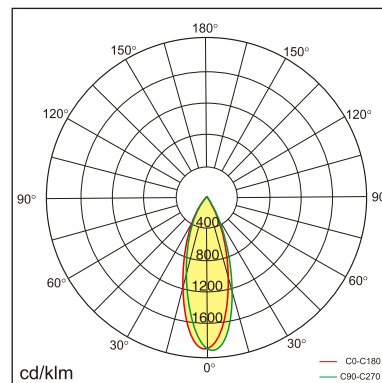

The data values for the luminous flux are initially subject to a tolerance of +/- 10%, those for the electrical connected load are initially subject to a tolerance of +/- 10%, and those for the colour temperature are initially subject to a tolerance of +/- 150 K. Product illustrations serve as examples and may differ from the original. No liability is assumed for typographical or printing errors. We reserve the right to make alterations in the interest of improving our products.