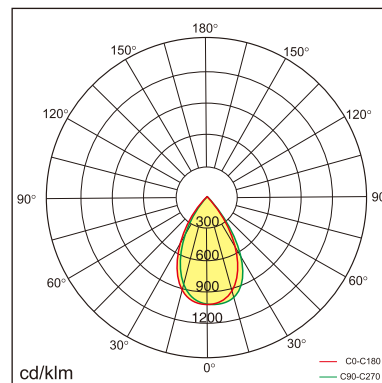

The data values for the luminous flux are initially subject to a tolerance of +/- 10%, those for the electrical connected load are initially subject to a tolerance of +/- 10%, and those for the colour temperature are initially subject to a tolerance of +/- 150 K. Product illustrations serve as examples and may differ from the original. No liability is assumed for typographical or printing errors. We reserve the right to make alterations in the interest of improving our products.