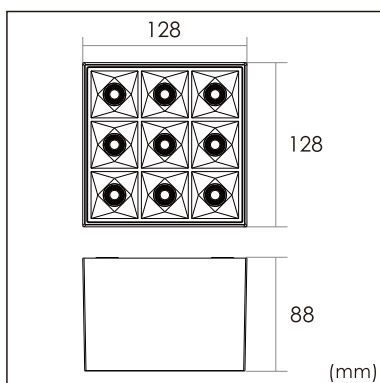

Siv-C3

Surface mounted luminaires

23.007.33023

GENERAL

Ceiling
Surface
Silver
IP20
1900 lm
Beam Angle 35°
UGR<17

LED

3000K warm white
CRI ≥ 80
L80(B10)50,000H
SDCM <3

PHYSICAL

length 128 mm
width 128 mm
height 88 mm
0.8 kg

ELECTRICAL

18W
110 lm/W
No Dimming
AC200~240V

The data values for the luminous flux are initially subject to a tolerance of +/- 10%, those for the electrical connected load are initially subject to a tolerance of +/- 10%, and those for the colour temperature are initially subject to a tolerance of +/- 150 K. Product illustrations serve as examples and may differ from the original. No liability is assumed for typographical or printing errors. We reserve the right to make alterations in the interest of improving our products.