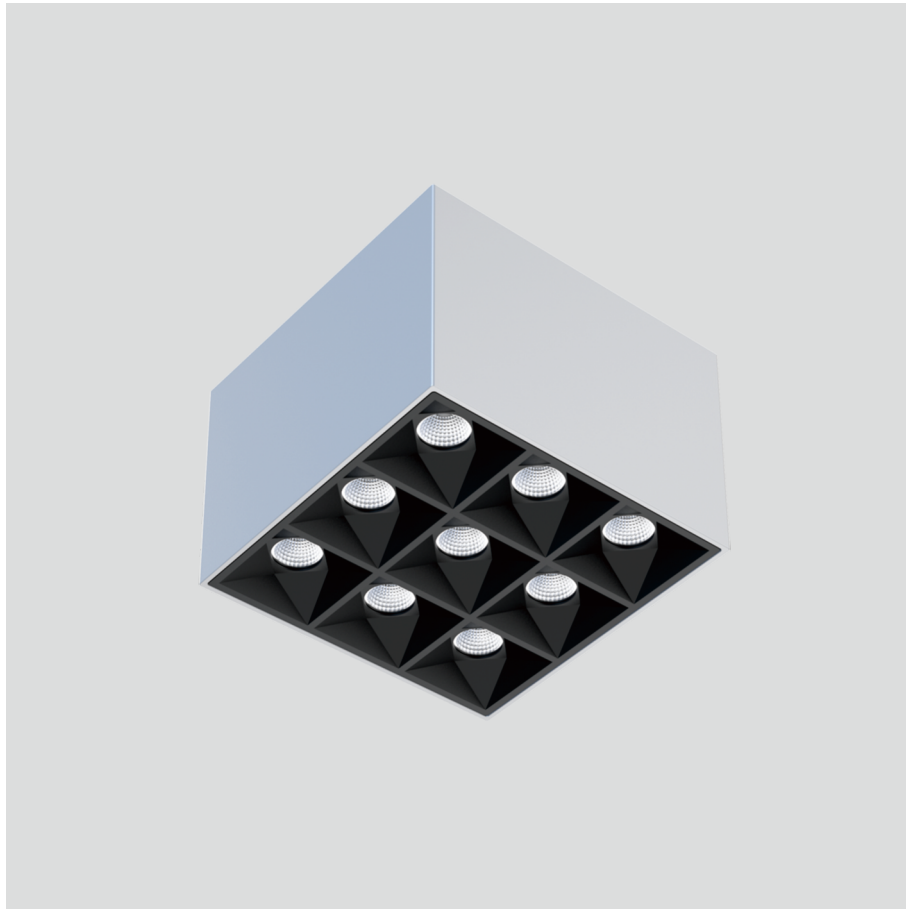

Siv-C3

Surface mounted luminaires

23.007.33023

GENERAL

Ceiling
Surface
Silver
IP20
1900 lm
Beam Angle 35°
UGR<17

LED

3000K warm white
CRI ≥ 80
L80(B10)50,000H
SDCM <3

PHYSICAL

length 128 mm
width 128 mm
height 88 mm
0.8 kg

ELECTRICAL

18W
110 lm/W
No Dimming
AC200~240V

The data values for the luminous flux are initially subject to a tolerance of +/- 10%, those for the electrical connected load are initially subject to a tolerance of +/- 10%, and those for the colour temperature are initially subject to a tolerance of +/- 150 K. Product illustrations serve as examples and may differ from the original. No liability is assumed for typographical or printing errors. We reserve the right to make alterations in the interest of improving our products.