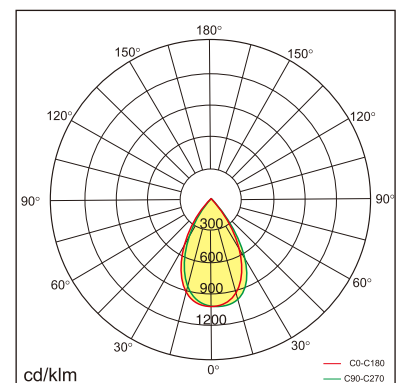

Siv-C3

Surface mounted luminaires

23.007.33023

GENERAL

Ceiling
Surface
Silver
IP20
1900 lm
Beam Angle 35°
UGR<17

LED

3000K warm white
CRI ≥ 80
L80(B10)50,000H
SDCM <3

PHYSICAL

length 128 mm
width 128 mm
height 88 mm
0.8 kg

ELECTRICAL

18W
110 lm/W
No Dimming
AC200~240V

The data values for the luminous flux are initially subject to a tolerance of +/- 10%, those for the electrical connected load are initially subject to a tolerance of +/- 10%, and those for the colour temperature are initially subject to a tolerance of +/- 150 K. Product illustrations serve as examples and may differ from the original. No liability is assumed for typographical or printing errors. We reserve the right to make alterations in the interest of improving our products.