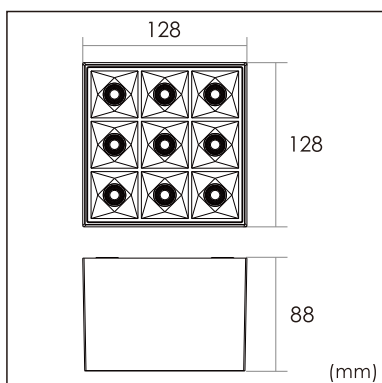

Siv-C3

Surface mounted luminaires

23.007.23033

GENERAL

Ceiling
Surface
White
IP20
1900 lm
Beam Angle 35°
UGR<17

LED

3000K warm white
CRI ≥ 80
L80(B10)50,000H
SDCM <3

PHYSICAL

length 128 mm
width 128 mm
height 88 mm
0.8 kg

ELECTRICAL

18W
110 lm/W
DALI Dimming
AC200~240V

The data values for the luminous flux are initially subject to a tolerance of +/- 10%, those for the electrical connected load are initially subject to a tolerance of +/- 10%, and those for the colour temperature are initially subject to a tolerance of +/- 150 K. Product illustrations serve as examples and may differ from the original. No liability is assumed for typographical or printing errors. We reserve the right to make alterations in the interest of improving our products.