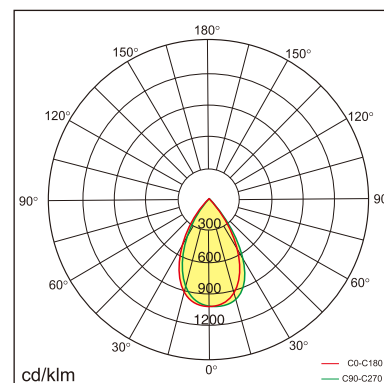

Siv-C3

Surface mounted luminaires

23.007.23033

GENERAL

Ceiling
Surface
White
IP20
1900 lm
Beam Angle 35°
UGR<17

LED

3000K warm white
CRI ≥ 80
L80(B10)50,000H
SDCM <3

PHYSICAL

length 128 mm
width 128 mm
height 88 mm
0.8 kg

ELECTRICAL

18W
110 lm/W
DALI Dimming
AC200~240V

The data values for the luminous flux are initially subject to a tolerance of +/- 10%, those for the electrical connected load are initially subject to a tolerance of +/- 10%, and those for the colour temperature are initially subject to a tolerance of +/- 150 K. Product illustrations serve as examples and may differ from the original. No liability is assumed for typographical or printing errors. We reserve the right to make alterations in the interest of improving our products.