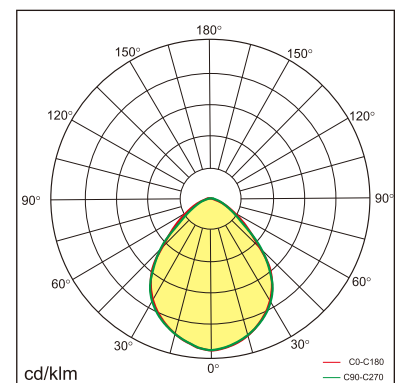

Frigg-C

Surface mounted luminaires

23.003.24016

GENERAL

Ceiling
Surface
White
IP20
3200 lm
Beam Angle 85°
UGR<17

LED

4000K neutral white
CRI ≥ 80
L80(B10)50,000H
SDCM <3

PHYSICAL

length 1126 mm
width 96 mm
height 58 mm
3.2 kg

ELECTRICAL

40W
80 lm/W
DALI Dimming
AC200~240V

The data values for the luminous flux are initially subject to a tolerance of +/- 10%, those for the electrical connected load are initially subject to a tolerance of +/- 10%, and those for the colour temperature are initially subject to a tolerance of +/- 150 K. Product illustrations serve as examples and may differ from the original. No liability is assumed for typographical or printing errors. We reserve the right to make alterations in the interest of improving our products.