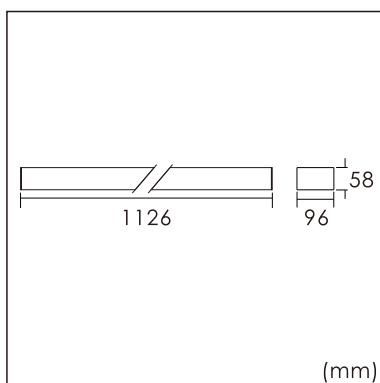

Frigg-C

Surface mounted luminaires

23.003.24016

GENERAL

Ceiling
Surface
White
IP20
3200 lm
Beam Angle 85°
UGR<17

LED

4000K neutral white
CRI ≥ 80
L80(B10)50,000H
SDCM <3

PHYSICAL

length 1126 mm
width 96 mm
height 58 mm
3.2 kg

ELECTRICAL

40W
80 lm/W
DALI Dimming
AC200~240V

The data values for the luminous flux are initially subject to a tolerance of +/- 10%, those for the electrical connected load are initially subject to a tolerance of +/- 10%, and those for the colour temperature are initially subject to a tolerance of +/- 150 K. Product illustrations serve as examples and may differ from the original. No liability is assumed for typographical or printing errors. We reserve the right to make alterations in the interest of improving our products.