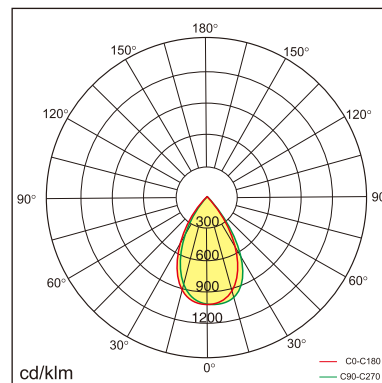

Siv-C3

Surface mounted luminaires

23.007.34024

GENERAL

Ceiling
Surface
Silver
IP20
1900 lm
Beam Angle 35°
UGR<17

LED

4000K neutral white
CRI ≥ 80
L80(B10)50,000H
SDCM <3

PHYSICAL

length 128 mm
width 128 mm
height 88 mm
0.8 kg

ELECTRICAL

18W
110 lm/W
No Dimming
AC200~240V

The data values for the luminous flux are initially subject to a tolerance of +/- 10%, those for the electrical connected load are initially subject to a tolerance of +/- 10%, and those for the colour temperature are initially subject to a tolerance of +/- 150 K. Product illustrations serve as examples and may differ from the original. No liability is assumed for typographical or printing errors. We reserve the right to make alterations in the interest of improving our products.