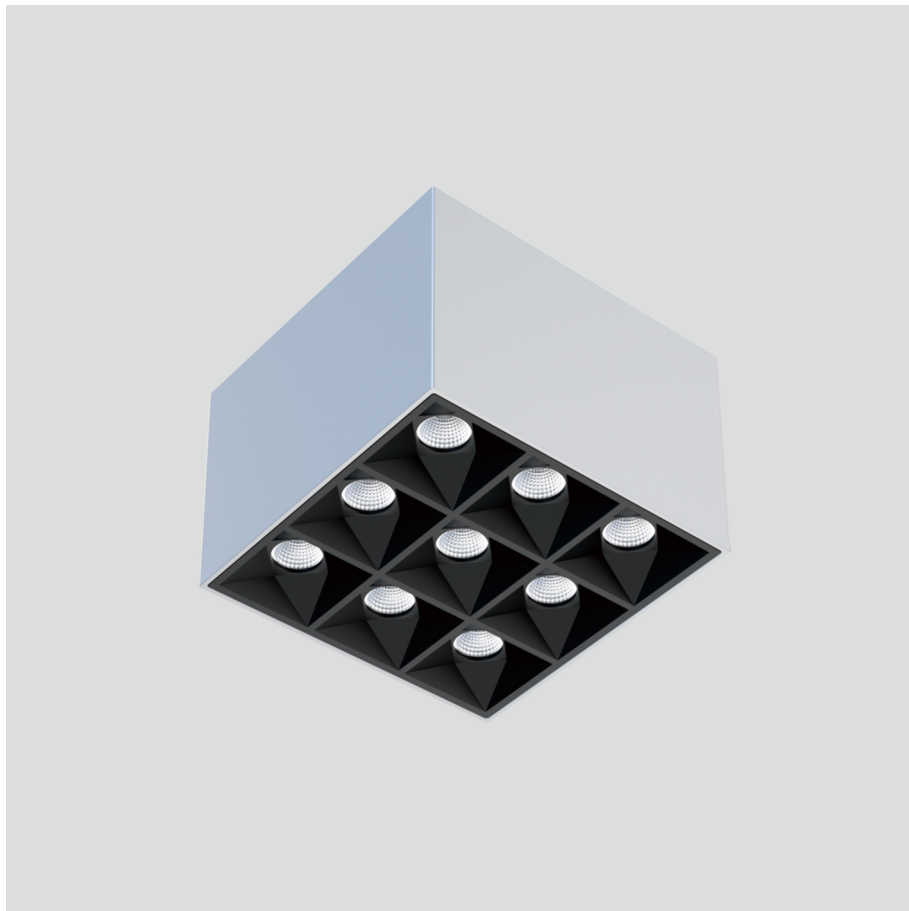

Siv-C3

Surface mounted luminaires

23.007.34024

GENERAL

Ceiling
Surface
Silver
IP20
1900 lm
Beam Angle 35°
UGR<17

LED

4000K neutral white
CRI ≥ 80
L80(B10)50,000H
SDCM <3

PHYSICAL

length 128 mm
width 128 mm
height 88 mm
0.8 kg

ELECTRICAL

18W
110 lm/W
No Dimming
AC200~240V

The data values for the luminous flux are initially subject to a tolerance of +/- 10%, those for the electrical connected load are initially subject to a tolerance of +/- 10%, and those for the colour temperature are initially subject to a tolerance of +/- 150 K. Product illustrations serve as examples and may differ from the original. No liability is assumed for typographical or printing errors. We reserve the right to make alterations in the interest of improving our products.