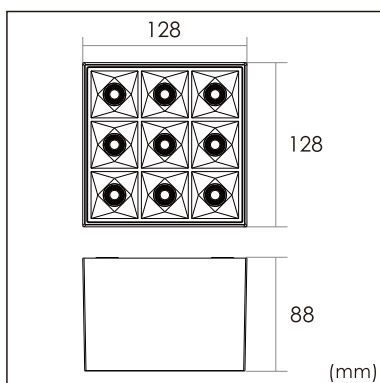

Siv-C3

Surface mounted luminaires

23.007.23009

GENERAL

Ceiling
Surface
White
IP20
850 lm
Beam Angle 35°
UGR<14

LED

3000K warm white
CRI ≥ 80
L80(B10)50,000H
SDCM <3

PHYSICAL

length 128 mm
width 128 mm
height 88 mm
0.8 kg

ELECTRICAL

8W
110 lm/W
1-10V Dimming
AC200~240V

The data values for the luminous flux are initially subject to a tolerance of +/- 10%, those for the electrical connected load are initially subject to a tolerance of +/- 10%, and those for the colour temperature are initially subject to a tolerance of +/- 150 K. Product illustrations serve as examples and may differ from the original. No liability is assumed for typographical or printing errors. We reserve the right to make alterations in the interest of improving our products.