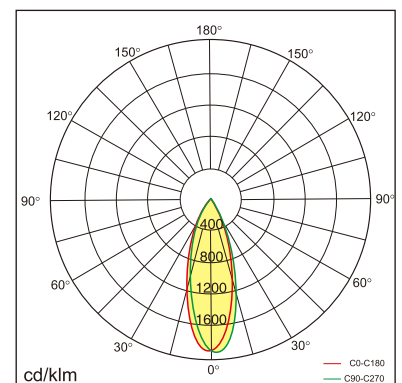

Siv-C3

Surface mounted luminaires

23.007.23009

GENERAL

Ceiling
Surface
White
IP20
850 lm
Beam Angle 35°
UGR<14

LED

3000K warm white
CRI ≥ 80
L80(B10)50,000H
SDCM <3

PHYSICAL

length 128 mm
width 128 mm
height 88 mm
0.8 kg

ELECTRICAL

8W
110 lm/W
1-10V Dimming
AC200~240V

The data values for the luminous flux are initially subject to a tolerance of +/- 10%, those for the electrical connected load are initially subject to a tolerance of +/- 10%, and those for the colour temperature are initially subject to a tolerance of +/- 150 K. Product illustrations serve as examples and may differ from the original. No liability is assumed for typographical or printing errors. We reserve the right to make alterations in the interest of improving our products.