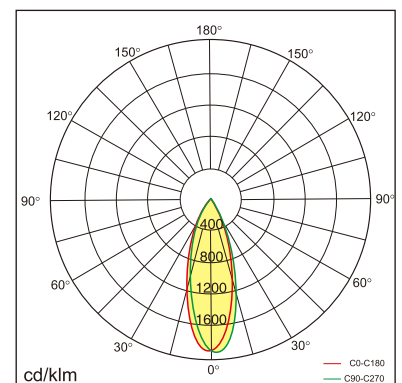

Siv-C3

Surface mounted luminaires

23.007.24016

GENERAL

Ceiling
Surface
White
IP20
850 lm
Beam Angle 35°
UGR<14

LED

4000K neutral white
CRI ≥ 80
L80(B10)50,000H
SDCM <3

PHYSICAL

length 128 mm
width 128 mm
height 88 mm
0.8 kg

ELECTRICAL

8W
110 lm/W
DALI Dimming
AC200~240V

The data values for the luminous flux are initially subject to a tolerance of +/- 10%, those for the electrical connected load are initially subject to a tolerance of +/- 10%, and those for the colour temperature are initially subject to a tolerance of +/- 150 K. Product illustrations serve as examples and may differ from the original. No liability is assumed for typographical or printing errors. We reserve the right to make alterations in the interest of improving our products.