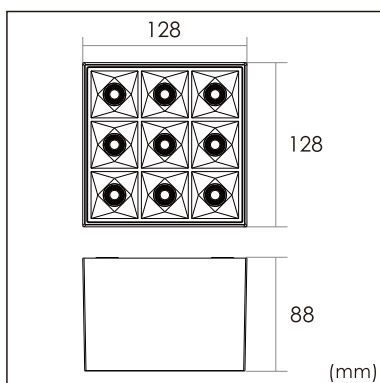

Siv-C3

Surface mounted luminaires

23.007.24016

GENERAL

Ceiling
Surface
White
IP20
850 lm
Beam Angle 35°
UGR<14

LED

4000K neutral white
CRI ≥ 80
L80(B10)50,000H
SDCM <3

PHYSICAL

length 128 mm
width 128 mm
height 88 mm
0.8 kg

ELECTRICAL

8W
110 lm/W
DALI Dimming
AC200~240V

The data values for the luminous flux are initially subject to a tolerance of +/- 10%, those for the electrical connected load are initially subject to a tolerance of +/- 10%, and those for the colour temperature are initially subject to a tolerance of +/- 150 K. Product illustrations serve as examples and may differ from the original. No liability is assumed for typographical or printing errors. We reserve the right to make alterations in the interest of improving our products.