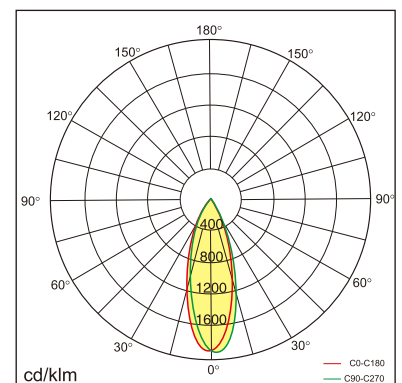

Siv-C3

Surface mounted luminaires

23.007.23003

GENERAL

Ceiling
Surface
White
IP20
850 lm
Beam Angle 35°
UGR<14

LED

3000K warm white
CRI ≥ 80
L80(B10)50,000H
SDCM <3

PHYSICAL

length 128 mm
width 128 mm
height 88 mm
0.8 kg

ELECTRICAL

8W
110 lm/W
No Dimming
AC200~240V

The data values for the luminous flux are initially subject to a tolerance of +/- 10%, those for the electrical connected load are initially subject to a tolerance of +/- 10%, and those for the colour temperature are initially subject to a tolerance of +/- 150 K. Product illustrations serve as examples and may differ from the original. No liability is assumed for typographical or printing errors. We reserve the right to make alterations in the interest of improving our products.