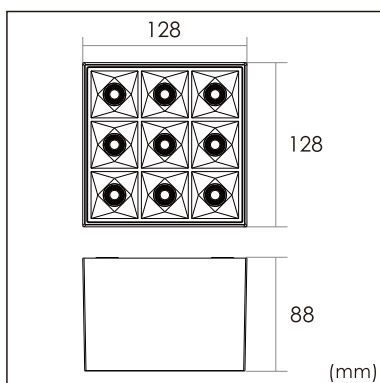

Siv-C3

Surface mounted luminaires

23.007.23003

GENERAL

Ceiling
Surface
White
IP20
850 lm
Beam Angle 35°
UGR<14

LED

3000K warm white
CRI ≥ 80
L80(B10)50,000H
SDCM <3

PHYSICAL

length 128 mm
width 128 mm
height 88 mm
0.8 kg

ELECTRICAL

8W
110 lm/W
No Dimming
AC200~240V

The data values for the luminous flux are initially subject to a tolerance of +/- 10%, those for the electrical connected load are initially subject to a tolerance of +/- 10%, and those for the colour temperature are initially subject to a tolerance of +/- 150 K. Product illustrations serve as examples and may differ from the original. No liability is assumed for typographical or printing errors. We reserve the right to make alterations in the interest of improving our products.