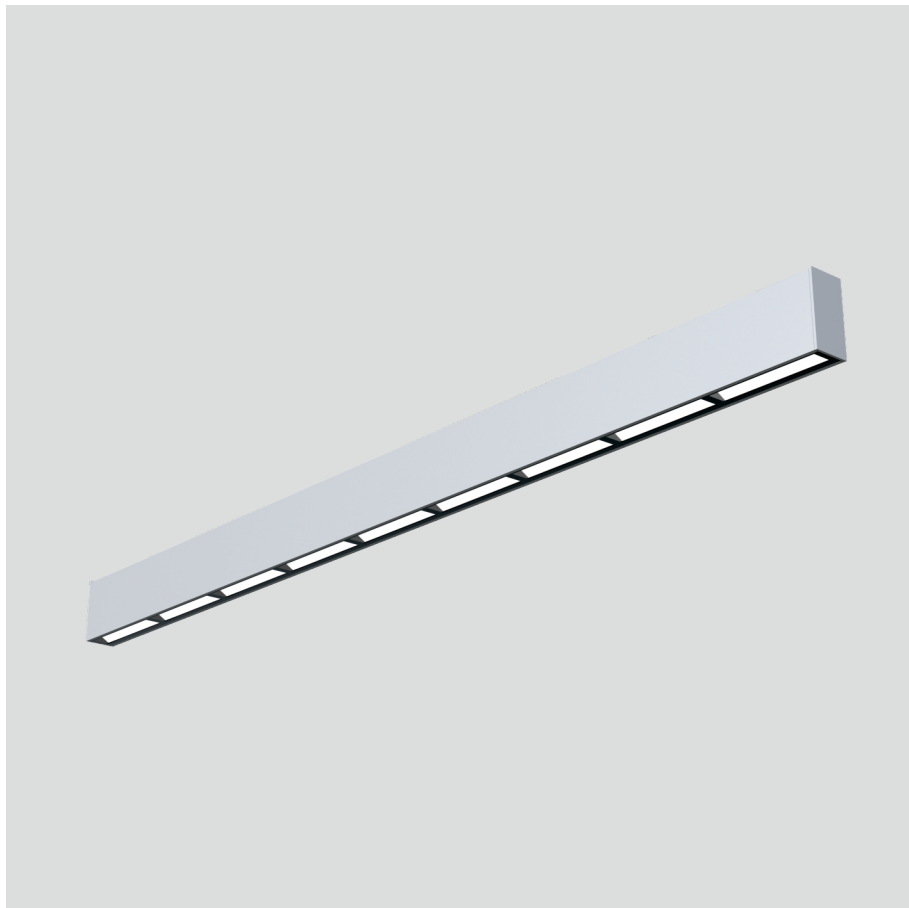

23.002.34006

GENERAL

Ceiling
Surface
Silver
IP20
direct 2800 lm
total 2800 lm
UGR<19

LED

4000K neutral white
CRI ≥ 80
L80(B10)50,000H
SDCM <3

PHYSICAL

length 1204 mm
width 40 mm
height 80 mm
3.25 kg

ELECTRICAL