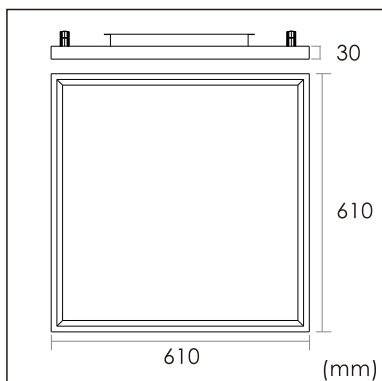

Odin-CS1

Surface mounted luminaires

23.014.14014

GENERAL

Ceiling
Surface
black
IP20
indirect 1300 lm
direct 4000 lm
total 5300 lm
Beam Angle $\uparrow 110^\circ/90^\circ\downarrow$
UGR<19

LED

4000K neutral white
CRI ≥ 80
L80(B10)50,000H
SDCM <3

PHYSICAL

length 610 mm
width 610 mm
height 30 mm
5.85 kg

ELECTRICAL

60W
100 lm/W
DALI Dimming
AC200~240V

The data values for the luminous flux are initially subject to a tolerance of +/- 10%, those for the electrical connected load are initially subject to a tolerance of +/- 10%, and those for the colour temperature are initially subject to a tolerance of +/- 150 K. Product illustrations serve as examples and may differ from the original. No liability is assumed for typographical or printing errors. We reserve the right to make alterations in the interest of improving our products.