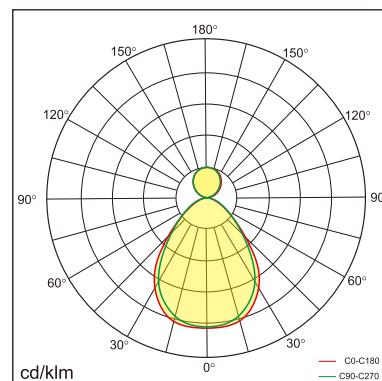

Odin-CS1

Surface mounted luminaires

23.014.14014

GENERAL

Ceiling
Surface
black
IP20
indirect 1300 lm
direct 4000 lm
total 5300 lm
Beam Angle $\uparrow 110^\circ/90^\circ\downarrow$
UGR<19

LED

4000K neutral white
CRI ≥ 80
L80(B10)50,000H
SDCM <3

PHYSICAL

length 610 mm
width 610 mm
height 30 mm
5.85 kg

ELECTRICAL

60W
100 lm/W
DALI Dimming
AC200~240V

The data values for the luminous flux are initially subject to a tolerance of +/- 10%, those for the electrical connected load are initially subject to a tolerance of +/- 10%, and those for the colour temperature are initially subject to a tolerance of +/- 150 K. Product illustrations serve as examples and may differ from the original. No liability is assumed for typographical or printing errors. We reserve the right to make alterations in the interest of improving our products.