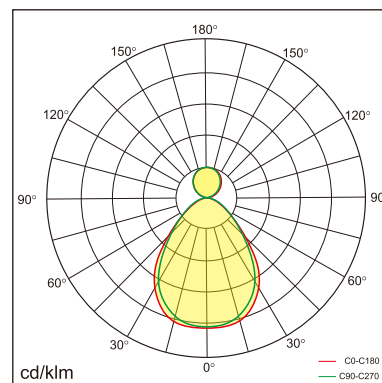

Odin-CS1

Surface mounted luminaires

23.014.13007

GENERAL

Ceiling
Surface
black
IP20
indirect 1300 lm
direct 4000 lm
total 5300 lm
Beam Angle $\uparrow 110^\circ/90^\circ \downarrow$
UGR<19

LED

3000K warm white
CRI ≥ 80
L80(B10)50,000H
SDCM <3

PHYSICAL

length 610 mm
width 610 mm
height 30 mm
5.85 kg

ELECTRICAL

60W
100 lm/W
1-10V Dimming
AC200~240V

The data values for the luminous flux are initially subject to a tolerance of +/- 10%, those for the electrical connected load are initially subject to a tolerance of +/- 10%, and those for the colour temperature are initially subject to a tolerance of +/- 150 K. Product illustrations serve as examples and may differ from the original. No liability is assumed for typographical or printing errors. We reserve the right to make alterations in the interest of improving our products.