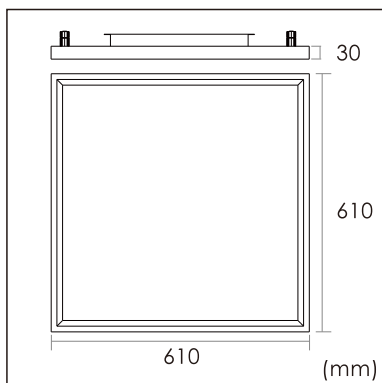

Odin-CS1

Surface mounted luminaires

23.014.13007

GENERAL

Ceiling
Surface
black
IP20
indirect 1300 lm
direct 4000 lm
total 5300 lm
Beam Angle $\uparrow 110^\circ/90^\circ \downarrow$
UGR<19

LED

3000K warm white
CRI ≥ 80
L80(B10)50,000H
SDCM <3

PHYSICAL

length 610 mm
width 610 mm
height 30 mm
5.85 kg

ELECTRICAL

60W
100 lm/W
1-10V Dimming
AC200~240V

The data values for the luminous flux are initially subject to a tolerance of +/- 10%, those for the electrical connected load are initially subject to a tolerance of +/- 10%, and those for the colour temperature are initially subject to a tolerance of +/- 150 K. Product illustrations serve as examples and may differ from the original. No liability is assumed for typographical or printing errors. We reserve the right to make alterations in the interest of improving our products.